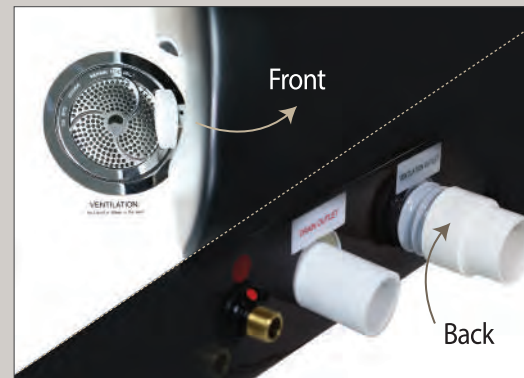

www.buyritebeauty.com

1-800-477-6655

E P I S O D E[®] S E

• Embedded Remote

• Chemical Resistant Armrest & Tray

• Pivot Up-Down Armrest

• Technician Side Remote (Sliding & Recliner)

• Convenient Service Panel

• Ventilations (Optional)

• Pull-Out Shower

• Height Adjustable Footrest

• Luxurious Premium Faucet (Optional)

E P I S O D E[®] SE

The new Episode SE is designed with padded sophisticated upholstery and stylish urban base design. With a spacious, comfortable seat, 2 remote controls for both the customer and technician, alongside an adjustable footrest, this chair gives the freedom to provide a truly invigorating & lasting impression. Equipped with a full body shiatsu massage system & pipeless motors, customers will undergo both a calm mind and relaxation during the entire experience.