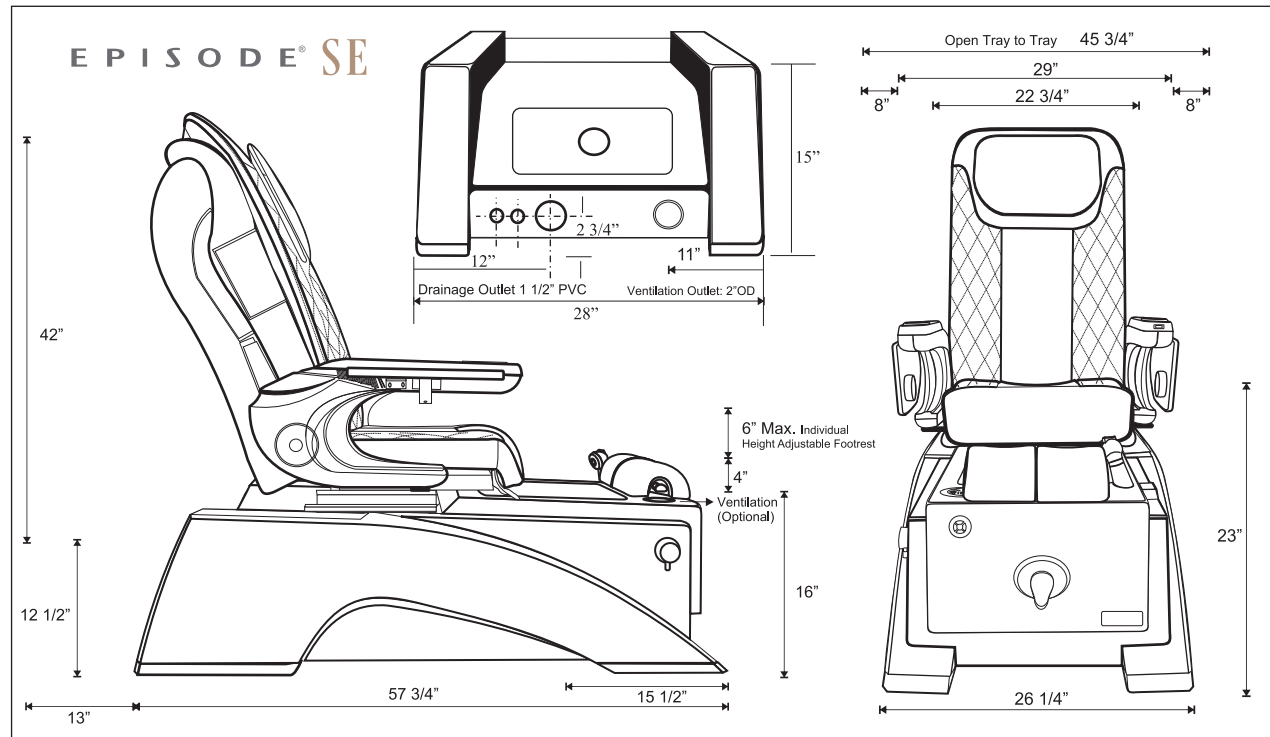

BASE TRIMS (EPISODE SE)

Dimension(Shipping)	Pedicure Spa & Massage Chair	67L x 37W x 40H	242 lbs
	Stool	20.25L x 20W x 8.5H	19 lbs
Dimension & Weight(Net)	Pedicure Spa & Massage Chair	28L x 29W x 44H	182 lbs
Capacity of Tub	Episode SE	5 US Gallon	
Switch		On/Off Air Activated Switch	
Power Source	Dedicated 15 Amp. Wall Outlet Required Pipeless Whirlpool Motor Discharge Pump(Optional) Massage System	120Vac. / 0.4Amp. / 60Hz. 120Vac. / 60Hz. Input:100-240V / 50-60Hz. 1.6A / 75W. Output: 24V. 2.5A	
Plumbing Source	Hot water Cold Water Drain	0.5 inches (Fitting Provided) 0.5 inches (Fitting Provided) 1.5 inches (See Plumbing Instruction)	
Warranty	Unit Optional Item (Ventilation, Auto Fill, Discharge Pump)	One year 120 Days	

* Due to continuous improvements on all our products, specification, characteristics, packing, color, designs are subject to change without notice.