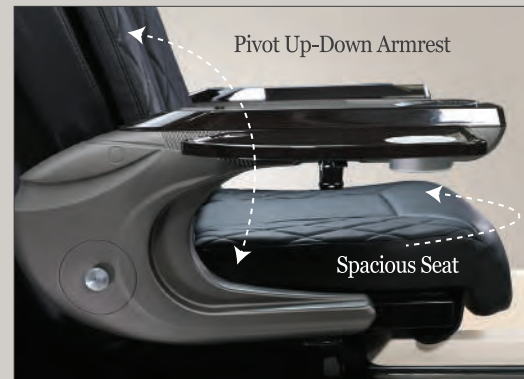

www.buyritebeauty.com

1-800-477-6655

E P I S O D E[®] S E

• Embedded Remote

• Chemical Resistant Armrest & Tray

• Pivot Up-Down Armrest

• Technician Side Remote (Sliding & Recliner)

• Convenient Service Panel

• Ventilations (Optional)

• Pull-Out Shower

• Height Adjustable Footrest

• Luxurious Premium Faucet (Optional)

E P I S O D E[®] SE

The new Episode SE is designed with padded sophisticated upholstery and stylish urban base design. With a spacious, comfortable seat, 2 remote controls for both the customer and technician, alongside an adjustable footrest, this chair gives the freedom to provide a truly invigorating & lasting impression. Equipped with a full body shiatsu massage system & pipeless motors, customers will undergo both a calm mind and relaxation during the entire experience.