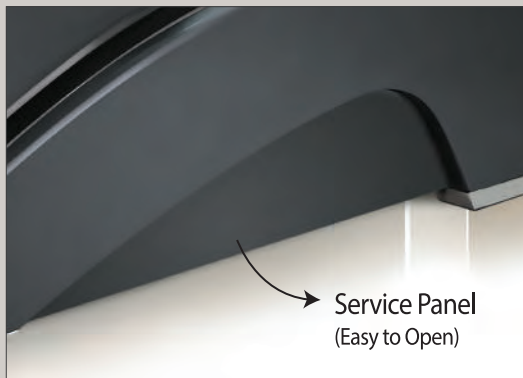

www.buyritebeauty.com

1-800-477-6655

E P I S O D E[®] S E

• Embedded Remote

• Chemical Resistant Armrest & Tray

• Pivot Up-Down Armrest

• Technician Side Remote (Sliding & Recliner)

• Convenient Service Panel

• Ventilations (Optional)

• Pull-Out Shower

• Height Adjustable Footrest

• Luxurious Premium Faucet (Optional)

E P I S O D E[®] SE

The new Episode SE is designed with padded sophisticated upholstery and stylish urban base design. With a spacious, comfortable seat, 2 remote controls for both the customer and technician, alongside an adjustable footrest, this chair gives the freedom to provide a truly invigorating & lasting impression. Equipped with a full body shiatsu massage system & pipeless motors, customers will undergo both a calm mind and relaxation during the entire experience.