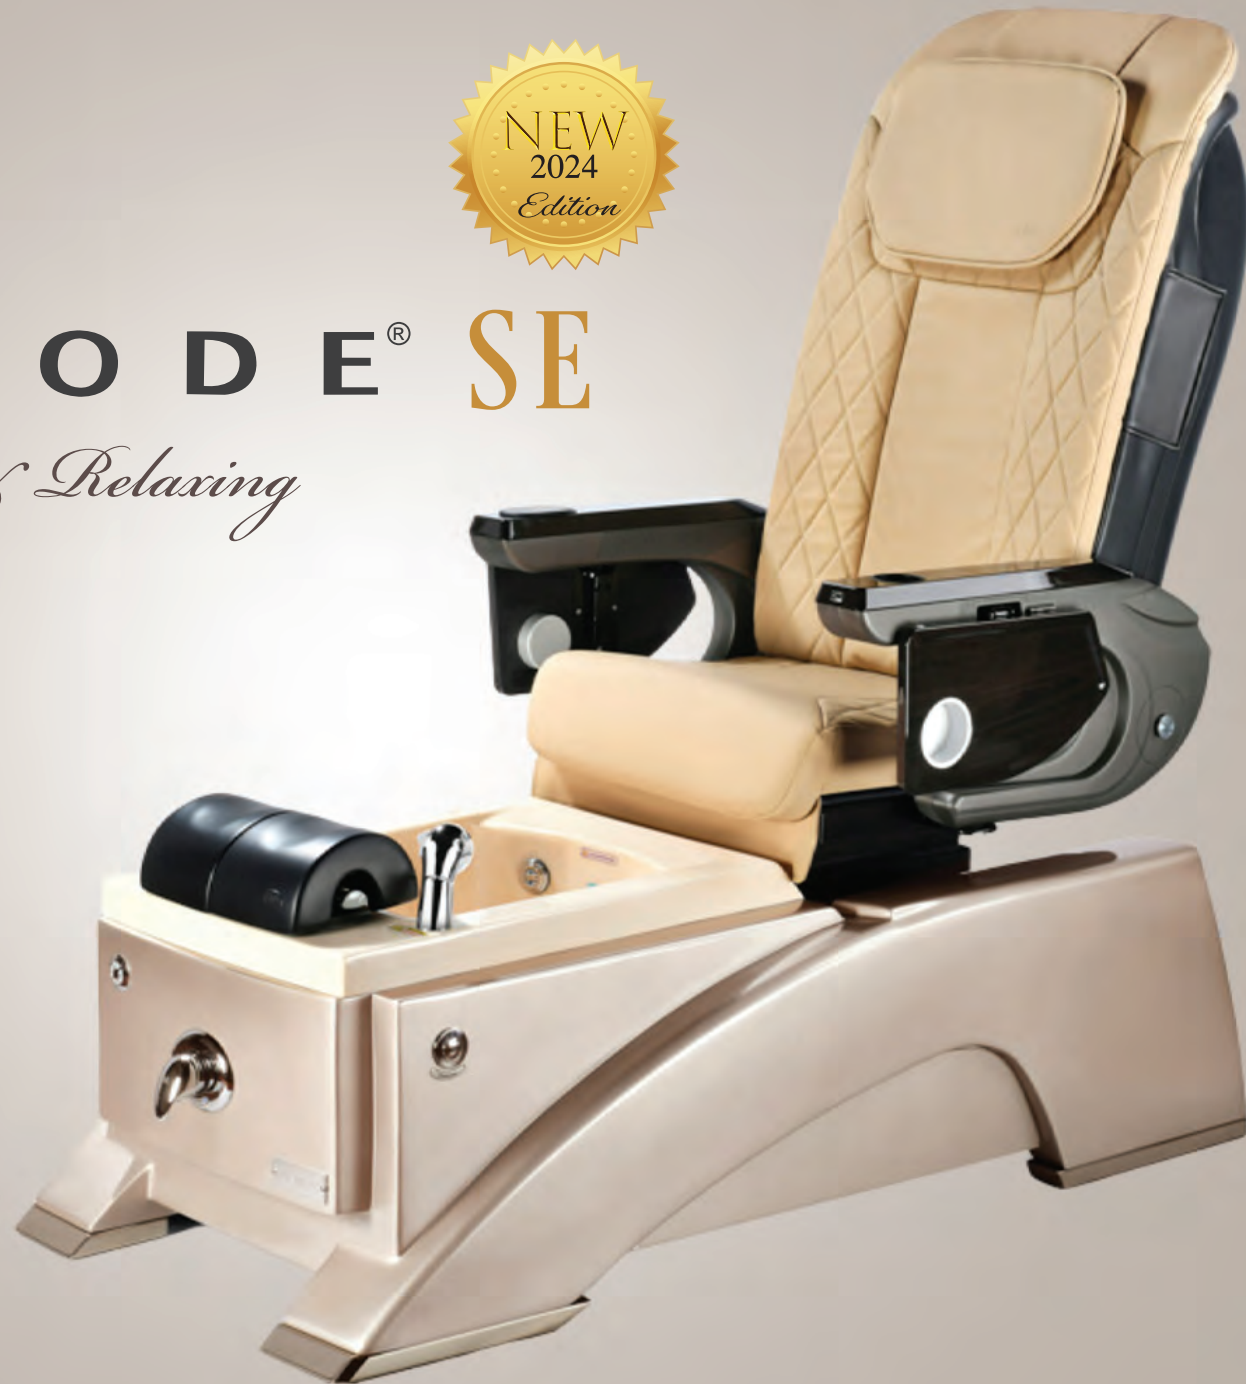

E P I S O D E[®] SE

Calm & Relaxing

Standard USB

Ventilation (Optional)

Auto Fill (Optional)

Drain Pump (Optional)

2 YEARS LIMITED WARRANTY

Check the QR Codes for details about Episode SE.

www.buyritebeauty.com

1-800-477-6655

E P I S O D E[®] S E

• Embedded Remote

• Chemical Resistant Armrest & Tray

• Pivot Up-Down Armrest

• Technician Side Remote (Sliding & Recliner)

• Convenient Service Panel

• Ventilations (Optional)

• Pull-Out Shower

• Height Adjustable Footrest

• Luxurious Premium Faucet (Optional)

E P I S O D E[®] SE

The new Episode SE is designed with padded sophisticated upholstery and stylish urban base design. With a spacious, comfortable seat, 2 remote controls for both the customer and technician, alongside an adjustable footrest, this chair gives the freedom to provide a truly invigorating & lasting impression. Equipped with a full body shiatsu massage system & pipeless motors, customers will undergo both a calm mind and relaxation during the entire experience.