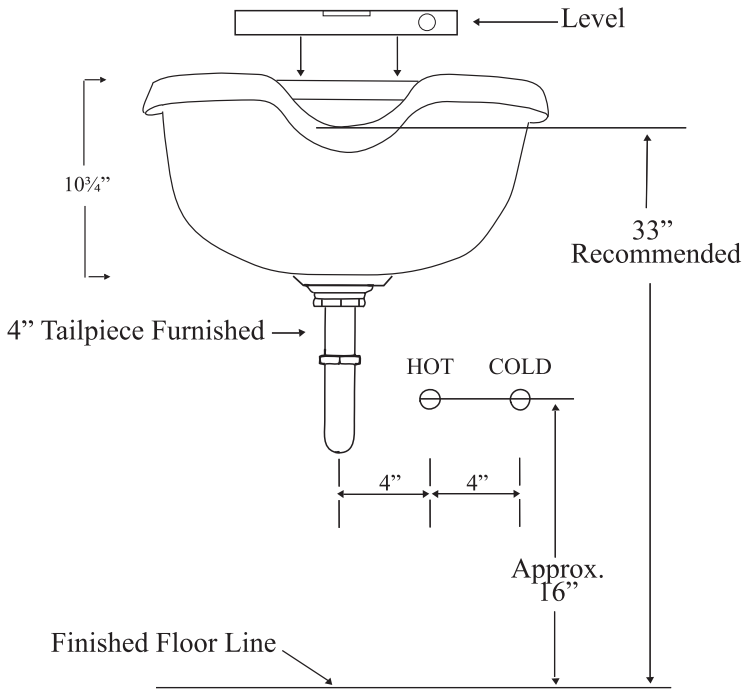

Rough In Specifications for Model #4000

Important Note to Installer

Consult with owner before mounting bowl in order to determine suitable neckrest height. Recommended neckrest height for Model #4000 Shampoo Bowl is 33". However because of various types of chairs that can be used with this bowl, it may be necessary to raise or lower the mounting height of the bowl. It is important to consider the chair/bowl relationship before mounting to the wall.

When installing in wet styling booths or cabinets refer to the manufacturer's specification sheet to determine how far the waste plumbing and water supply lines should extend from the wall to outer face of cabinet. The depth of the cabinet will determine this specification.