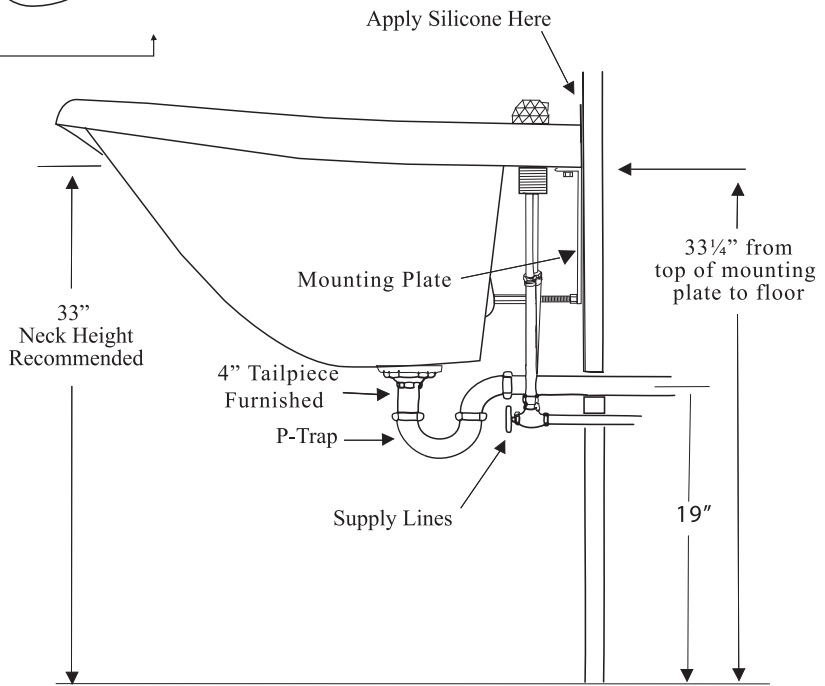

Rough In Specifications for Model #4000

Important Note to Installer

Consult with owner before mounting bowl in order to determine suitable neckrest height. Recommended neckrest height for Model #4000 Shampoo Bowl is 33". However because of various types of chairs that can be used with this bowl, it may be necessary to raise or lower the mounting height of the bowl. It is important to consider the chair/bowl relationship before mounting to the wall.

When installing in wet styling booths or cabinets refer to the manufacturer's specification sheet to determine how far the waste plumbing and water supply lines should extend from the wall to outer face of cabinet. The depth of the cabinet will determine this specification.