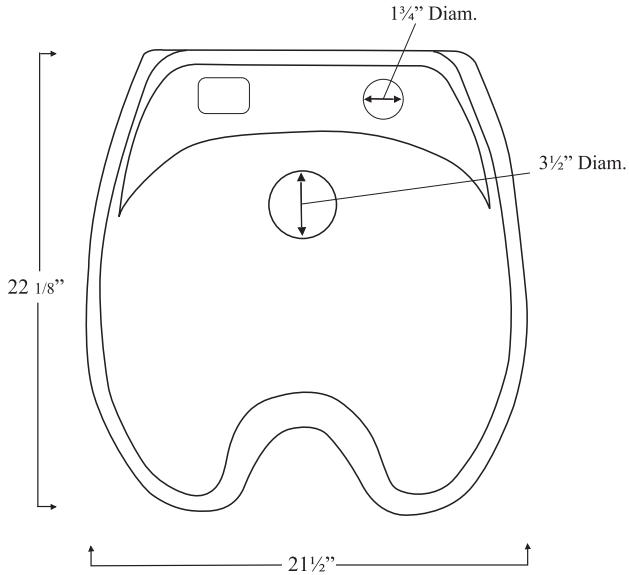

Rough In Specifications for Model #4000

Important Note to Installer

Consult with owner before mounting bowl in order to determine suitable neckrest height. Recommended neckrest height for Model #4000 Shampoo Bowl is 33". However because of various types of chairs that can be used with this bowl, it may be necessary to raise or lower the mounting height of the bowl. It is important to consider the chair/bowl relationship before mounting to the wall.

When installing in wet styling booths or cabinets refer to the manufacturer's specification sheet to determine how far the waste plumbing and water supply lines should extend from the wall to outer face of cabinet. The depth of the cabinet will determine this specification.