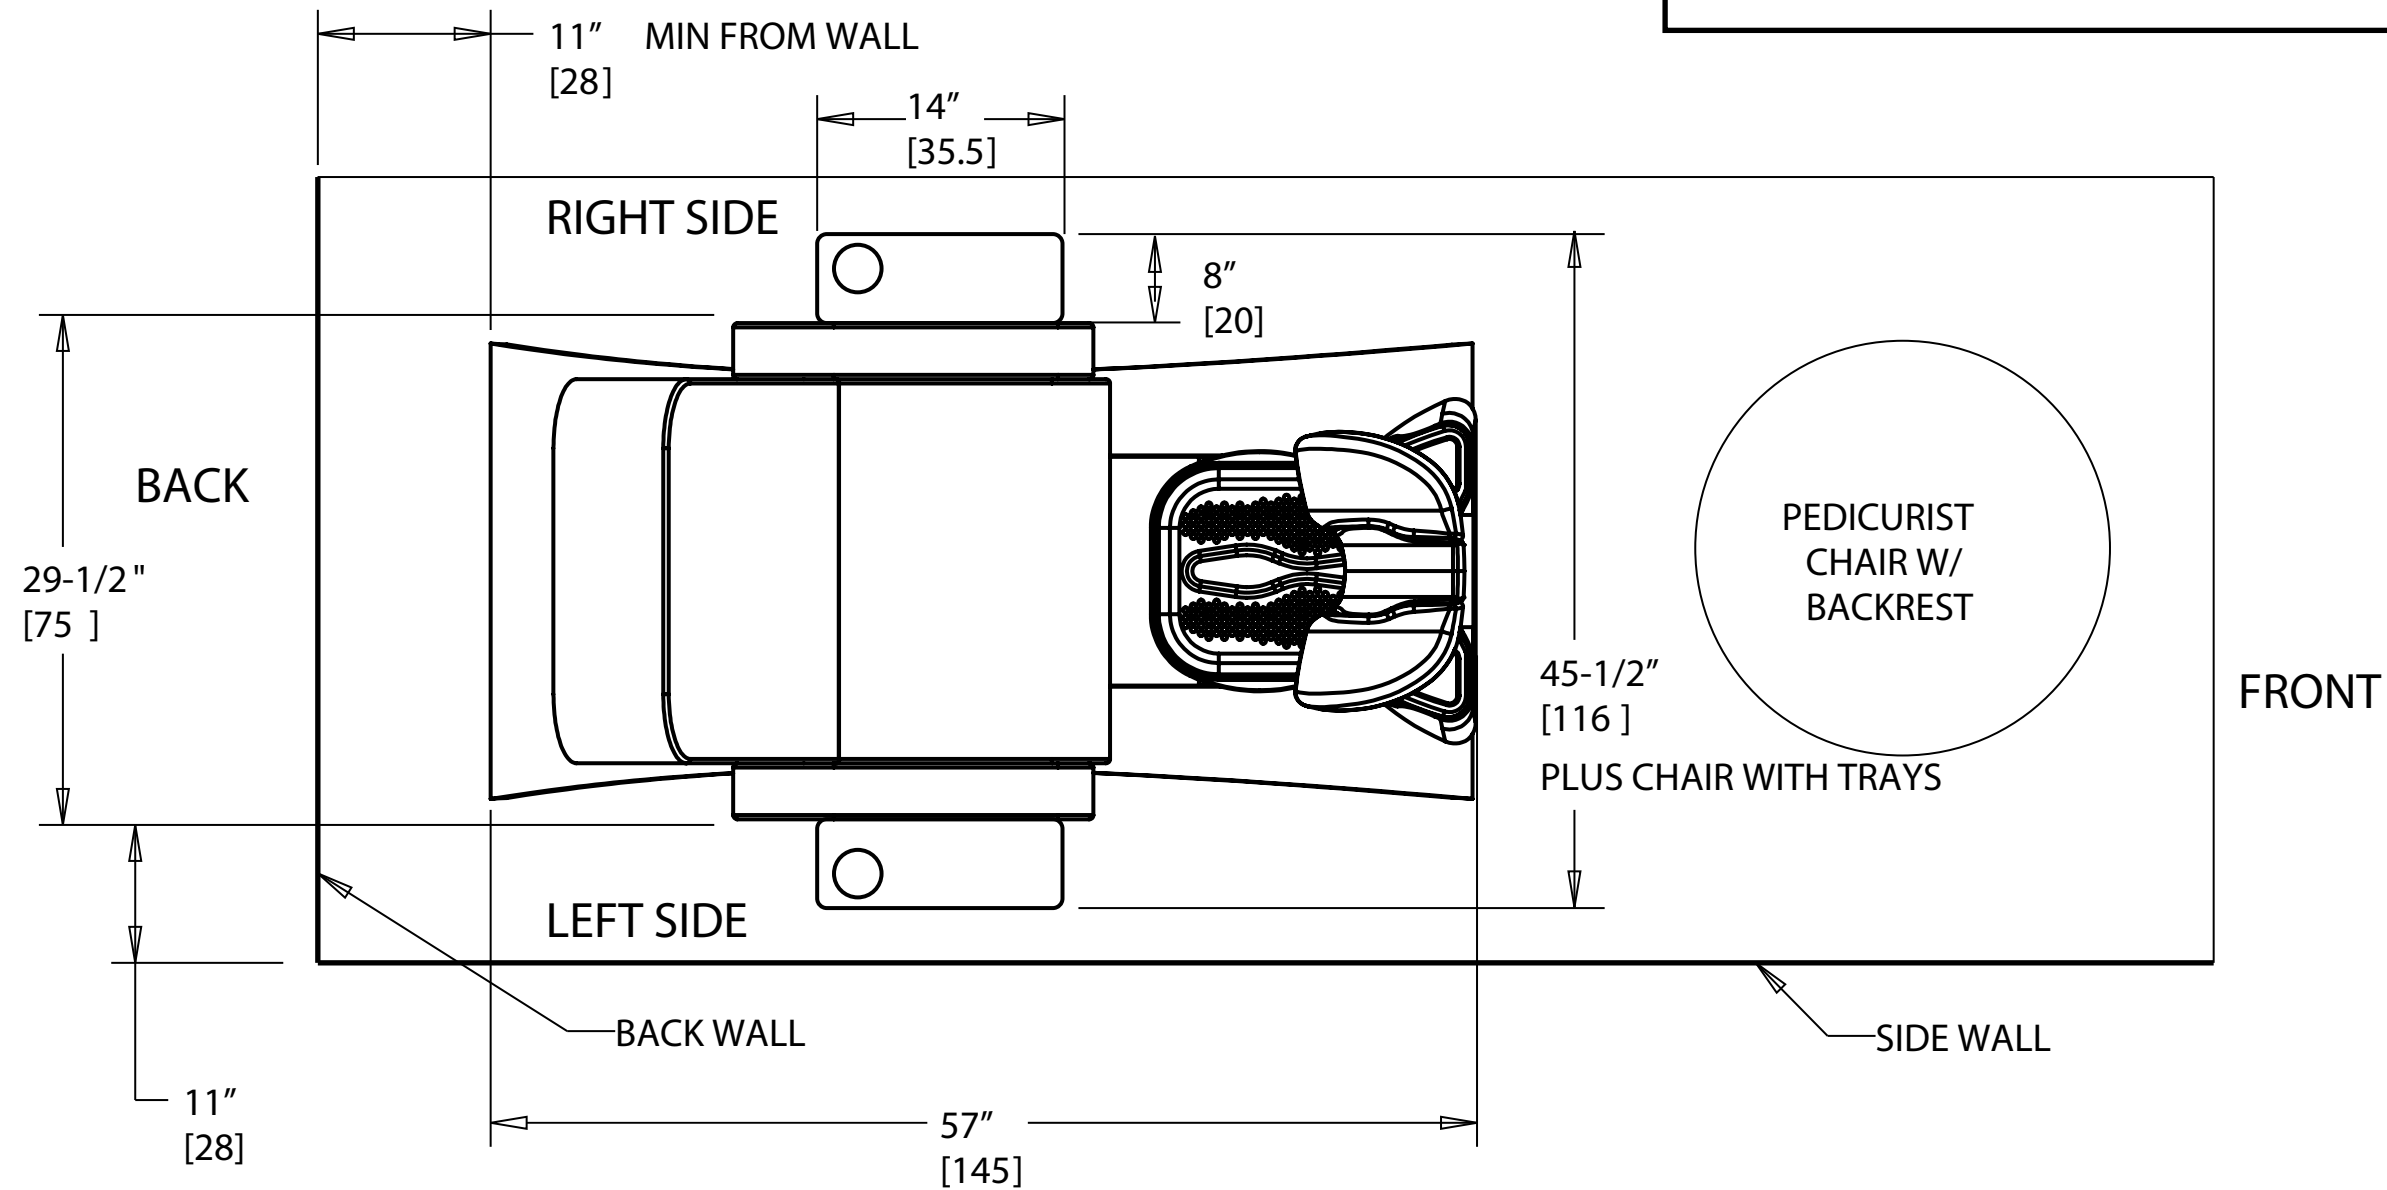

VERY IMPORTANT

The Plus Chair always has manicure trays. The Standard Simplicity has optional manicure trays. (See Installation Drawing #1-Standard Simplicity) Please contact Continuum Footspas for additional information. (877.255.3030)

INSTALLATION DRAWING #2 - "SIMPLICITY PLUS"

(MARCH, 2012)

LEGEND:
UPPER DIMENSIONS ARE IN INCHES
LOWER DIMENSIONS { } ARE IN CENTIMETERS

CONTINUUM FOOTSPAS
MODEL: SIMPLICITY PLUS™
PH - 877-255-3030
WWW.CONTINUUMFOOTSPAS.COM