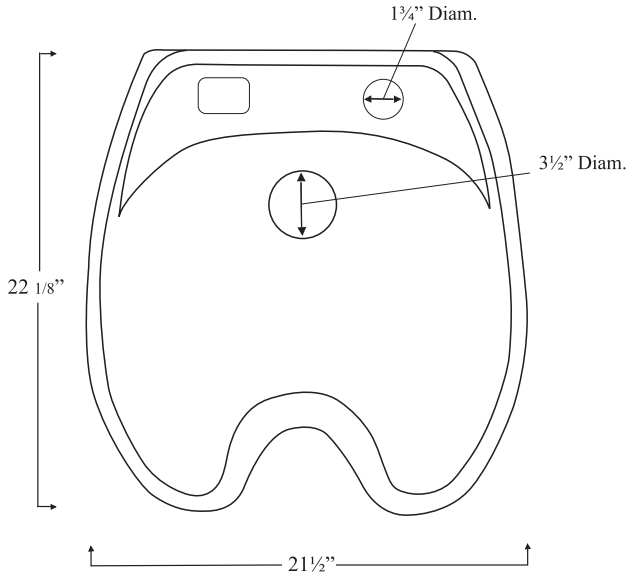

Rough In Specifications for Model #4000

Important Note to Installer

Consult with owner before mounting bowl in order to determine suitable neckrest height. Recommended neckrest height for Model #4000 Shampoo Bowl is 33". However because of various types of chairs that can be used with this bowl, it may be necessary to raise or lower the mounting height of the bowl. It is important to consider the chair/bowl relationship before mounting to the wall.

When installing in wet styling booths or cabinets refer to the manufacturer's specification sheet to determine how far the waste plumbing and water supply lines should extend from the wall to outer face of cabinet. The depth of the cabinet will determine this specification.