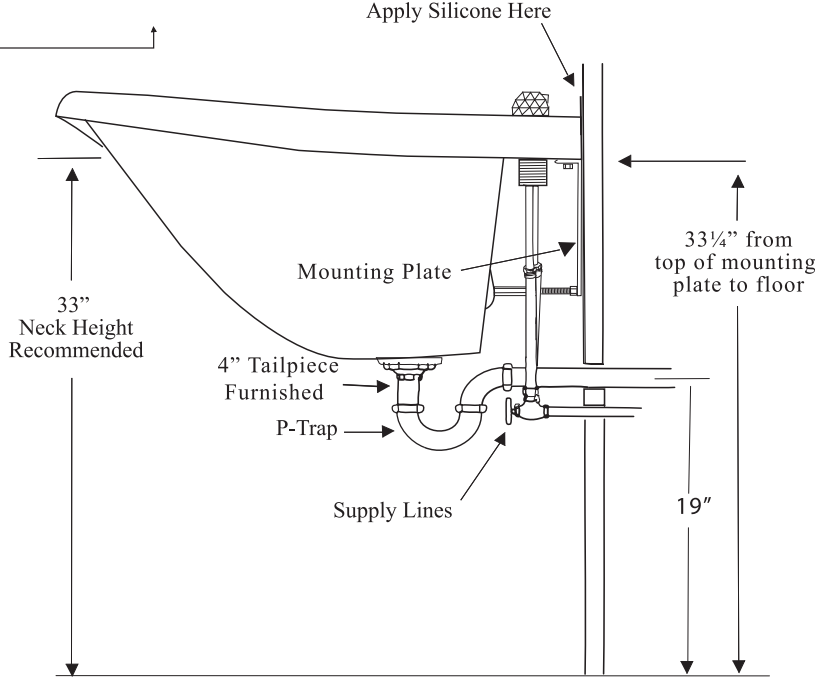

Rough In Specifications for Model #4000

Important Note to Installer

Consult with owner before mounting bowl in order to determine suitable neckrest height. Recommended neckrest height for Model #4000 Shampoo Bowl is 33". However because of various types of chairs that can be used with this bowl, it may be necessary to raise or lower the mounting height of the bowl. It is important to consider the chair/bowl relationship before mounting to the wall.

When installing in wet styling booths or cabinets refer to the manufacturer's specification sheet to determine how far the waste plumbing and water supply lines should extend from the wall to outer face of cabinet. The depth of the cabinet will determine this specification.