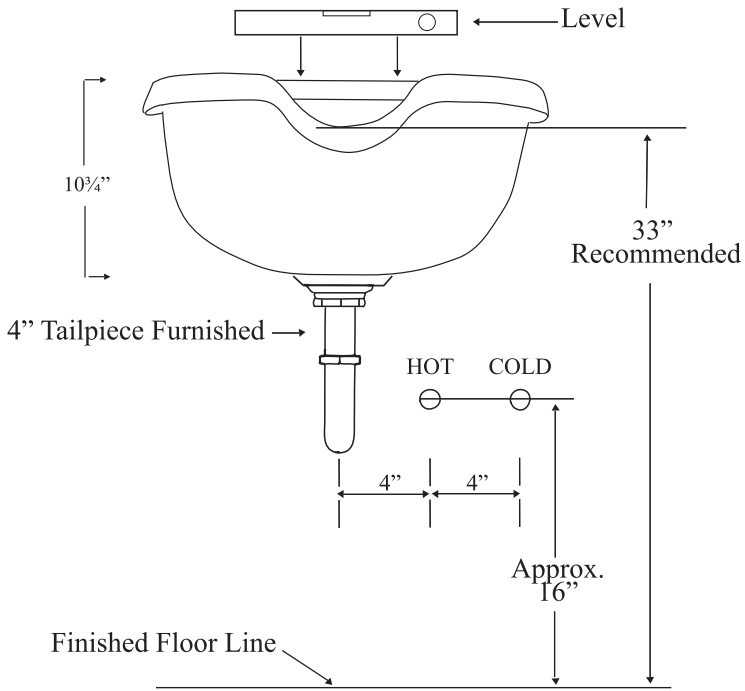

Rough In Specifications for Model #4000

Important Note to Installer

Consult with owner before mounting bowl in order to determine suitable neckrest height. Recommended neckrest height for Model #4000 Shampoo Bowl is 33". However because of various types of chairs that can be used with this bowl, it may be necessary to raise or lower the mounting height of the bowl. It is important to consider the chair/bowl relationship before mounting to the wall.

When installing in wet styling booths or cabinets refer to the manufacturer's specification sheet to determine how far the waste plumbing and water supply lines should extend from the wall to outer face of cabinet. The depth of the cabinet will determine this specification.