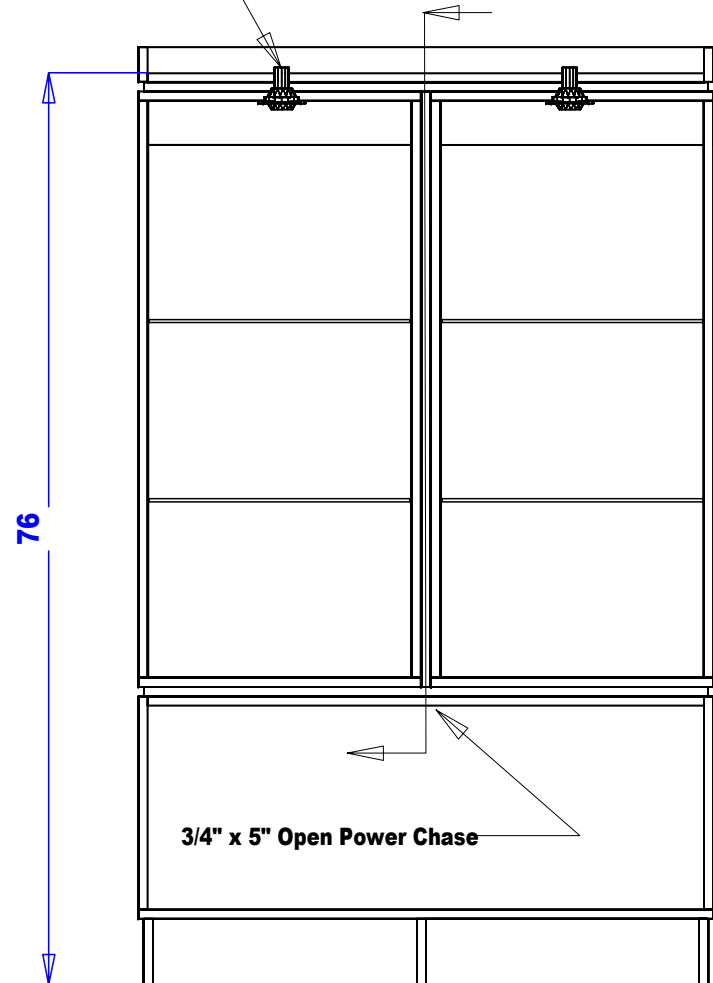

**Eyeball light fixtures are provided with a 2' cord. Electrician should cut hole for cord and provide the power supply. Bulb is 40w - reflector type.**

**Quantity -**

<b>Finish Schedule</b>
Face Color -
Top Color -
Toe Color -
Pulls -
Interior -
Other (Specify) -

<b>collins</b>		Collins Manufacturing 809 E 20th Street Cookeville TN 38501
Title: <b>QSEp Retail Display w/ Lights</b>		
Size:	#: <b>419-48</b>	Drawn By:
Date: <b>01/14/04</b>	Sheet #: <b>6</b>	