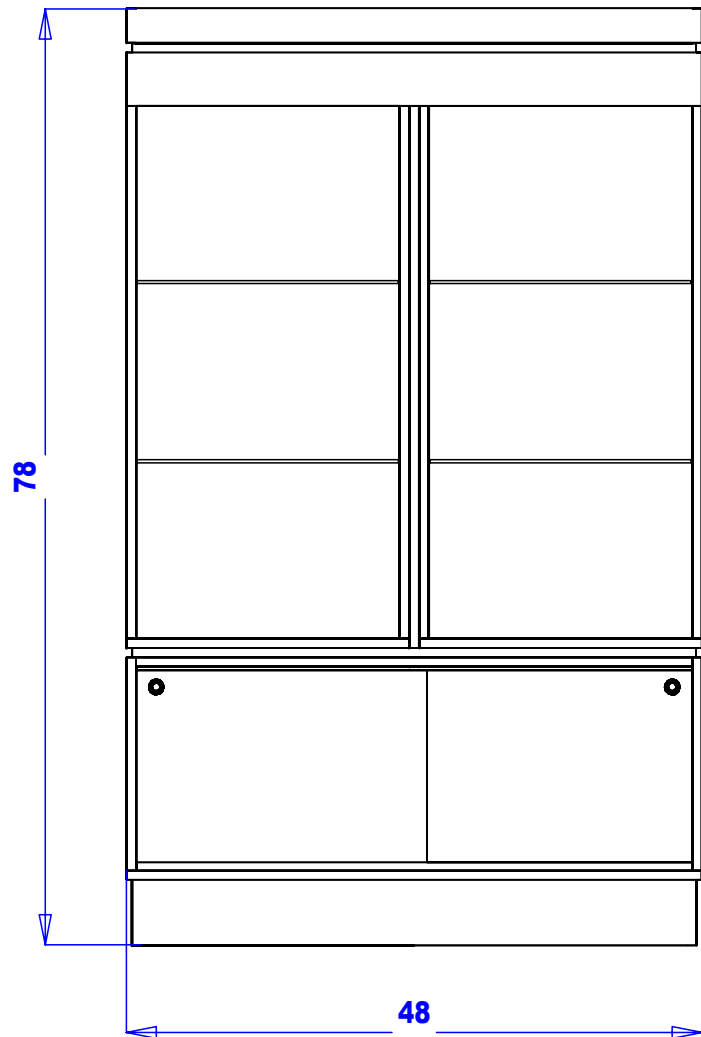

**Eyeball light fixtures are provided with a 2' cord. Electrician should cut hole for cord and provide the power supply. Bulb is 40w - reflector type.**

**Quantity -**

<b>Finish Schedule</b>
Face Color -
Top Color -
Toe Color -
Pulls -
Interior -
Other (Specify) -

<b>collins</b>		Collins Manufacturing 809 E 20th Street Cookeville TN 38501
Title: <b>QSEp Retail Display w/ Lights</b>		
Size:	#: <b>419-48</b>	Drawn By:
Date: <b>01/14/04</b>	Sheet #: <b>6</b>	