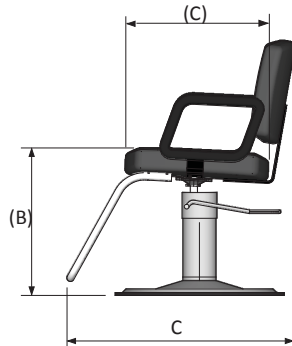

PRODUCT SPECIFICATION SHEET

1610V All Purpose
w/ Enviro Base

1610 All Purpose
w/ Standard Base

Part #: 1610 • 1610V
Description: Kiva Seating Chair family

Standard Features:

Kivas' heavily padded seat and back cushion, durable expanded vinyl, and flared, circular urethane arms ensure you will have years of comfortable, trouble-free service.

Four Color Choices: Wallaby Black, Wallaby Charcoal, Wallaby Chocolate, and Wallaby Camel

(Eighty+ additional choices available for 10% upcharge)

Specifications:

	1610	1610V			
A Width (Between Arms)	21.5	21.5			
B Height (top of reclined back)	36	36			
C Overall Depth (Seat depth)	18.25	18.25			
Dimensional Weight	90	90			
SHIPPING Carton Width	26	26			
SHIPPING Carton Length	26	26			
SHIPPING Carton Height	22	22			
SHIPPING Base Lift Height	7.5*	7.5*			
SHIPPING Reclining Back	Y	Y			

*Denotes Hydraulic Base, **Denotes Gas Cylinder Lift
All dimensions are in inches AND are for chair in lowest position

Optional Features:

- Hydraulic Upgrades: Enviro, Slim Star, Square Bases
- 10802 Twin Bar Footrest upgrade
- Tailored Plastic Chair Back Cover
- Matching headrest
-
-