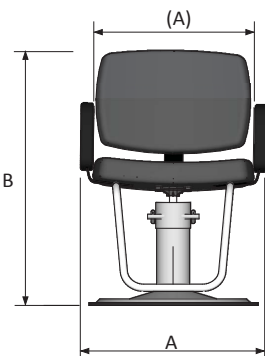

PRODUCT SPECIFICATION SHEET

1610V All Purpose
w/ Enviro Base

1610 All Purpose
w/ Standard Base

Part #: 1610 • 1610V
Description: Kiva Seating Chair family

Standard Features:

Kivas' heavily padded seat and back cushion, durable expanded vinyl, and flared, circular urethane arms ensure you will have years of comfortable, trouble-free service.

Four Color Choices: Wallaby Black, Wallaby Charcoal, Wallaby Chocolate, and Wallaby Camel

(Eighty+ additional choices available for 10% upcharge)

Specifications:

	1610	1610V			
A Width (Between Arms)	21.5	21.5			
B Height (top of reclined back)	36	36			
C Overall Depth (Seat depth)	18.25	18.25			
Dimensional Weight	90	90			
SHIPPING Carton Width	26	26			
SHIPPING Carton Length	26	26			
SHIPPING Carton Height	22	22			
SHIPPING Base Lift Height	7.5*	7.5*			
SHIPPING Reclining Back	Y	Y			

*Denotes Hydraulic Base, **Denotes Gas Cylinder Lift
All dimensions are in inches AND are for chair in lowest position

Optional Features:

- Hydraulic Upgrades: Enviro, Slim Star, Square Bases
- 10802 Twin Bar Footrest upgrade
- Tailored Plastic Chair Back Cover
- Matching headrest
-
-