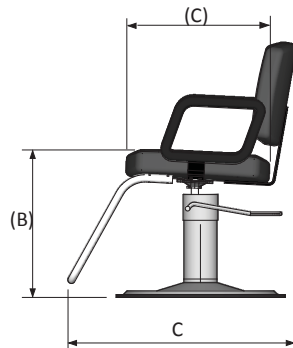

1850L Shampoo Chair w/  
Kick-out Footrest

1830L Shampoo Chair  
w/ Lever Control

1830 Shampoo Chair  
w/ Spring Control

**Part #:** 1850L • 1830 • 1830L

**Description:** QSE Seating Chair family

**Standard Features:**

Four Color Choices: Wallaby Black, Wallaby Charcoal, Wallaby Chocolate, and Wallaby Camel

(Eighty+ additional choices available for 10% upcharge)

**Specifications:**

	1850L	1830	1830L
A Width (Between Arms)	21.5	21.5	21.5
B Height (top of reclined back)	32	29-34	29-34
C Overall Depth (Seat depth)	20	20	20
Dimensional Weight	N/A	90	90
Carton Width	33	26	26
Carton Length	29	26	26
Carton Height	33	22	22
Base Lift Height	N/A	5.5**	5.5**
Reclining Back	Y	Y	Y

\*Denotes Hydraulic Base, \*\*Denotes Gas Cylinder Lift  
All dimensions are in inches AND are for chair in lowest position

**Optional Features:**

- Hydraulic Upgrades: Enviro, Slim Star, Square Bases
- 10802 Twin Bar Footrest upgrade
- Tailored Plastic Chair Back Cover
- Matching headrest
- 
- 