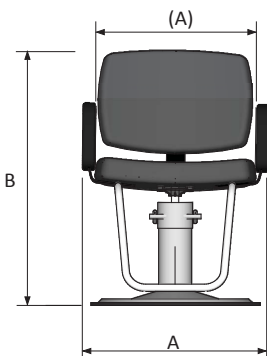

1850L Shampoo Chair w/  
Kick-out Footrest

1830L Shampoo Chair  
w/ Lever Control

1830 Shampoo Chair  
w/ Spring Control

**Part #:** 1850L • 1830 • 1830L

**Description:** QSE Seating Chair family

**Standard Features:**

Four Color Choices: Wallaby Black, Wallaby Charcoal, Wallaby Chocolate, and Wallaby Camel

(Eighty+ additional choices available for 10% upcharge)

**Specifications:**

	1850L	1830	1830L
A Width (Between Arms)	21.5	21.5	21.5
B Height (top of reclined back)	32	29-34	29-34
C Overall Depth (Seat depth)	20	20	20
Dimensional Weight	N/A	90	90
Carton Width	33	26	26
Carton Length	29	26	26
Carton Height	33	22	22
Base Lift Height	N/A	5.5**	5.5**
Reclining Back	Y	Y	Y

\*Denotes Hydraulic Base, \*\*Denotes Gas Cylinder Lift  
All dimensions are in inches AND are for chair in lowest position

**Optional Features:**

- Hydraulic Upgrades: Enviro, Slim Star, Square Bases
- 10802 Twin Bar Footrest upgrade
- Tailored Plastic Chair Back Cover
- Matching headrest
- 
- 