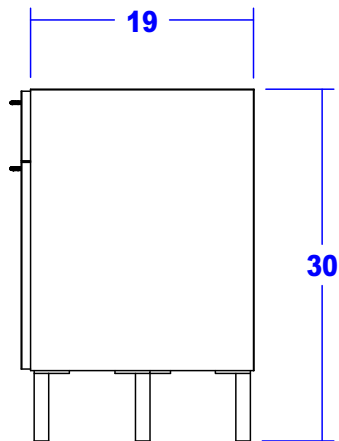

Tempered Glass 24" x 18" Work Surface

Finish Schedule - 973-48-1

Face Color - WX421 Witchcraft
 Top Color - WX421 Witchcraft
 Toe Color - Silver Legs
 Reveal / Accent Color -
 Hardware - Amati Pulls
 Interior - Black Melamine
 Other (Specify) -

Includes Lamp & Padded Rest, Not Shown

 Collins Manufacturing 2000 Bowser Road Cookeville, TN 38506		
Title: 973-48 Enova 48 Nail Table		
Size: NTS	Drawing Number: 69634	Drawn By: RKS
Date:		Sheet