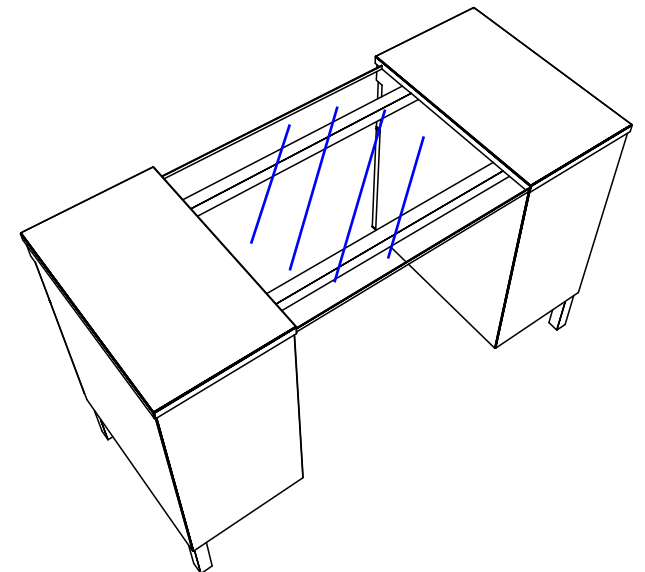

Tempered Glass 24" x 18" Work Surface

Finish Schedule - 973-48-1

Face Color - WX421 Witchcraft
 Top Color - WX421 Witchcraft
 Toe Color - Silver Legs
 Reveal / Accent Color -
 Hardware - Amati Pulls
 Interior - Black Melamine
 Other (Specify) -

Includes Lamp & Padded Rest, Not Shown

 Collins Manufacturing 2000 Bowser Road Cookeville, TN 38506		
Title: 973-48 Enova 48 Nail Table		
Size: NTS	Drawing Number: 69634	Drawn By: RKS
Date:		Sheet