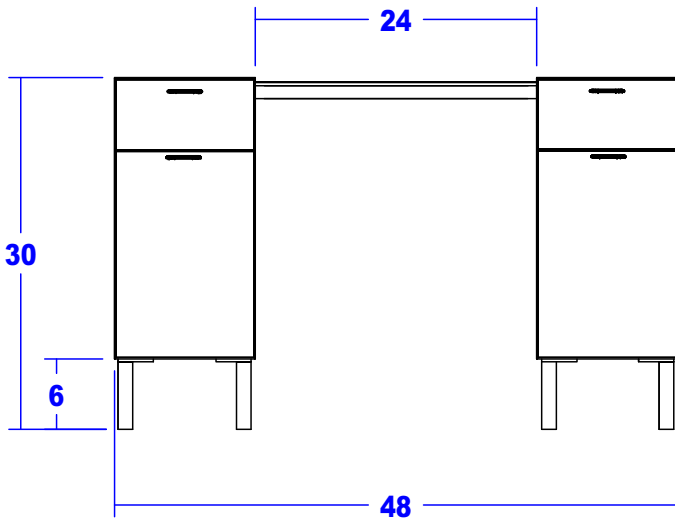

Tempered Glass 24" x 18" Work Surface

Finish Schedule - 973-48-1

Face Color - WX421 Witchcraft
 Top Color - WX421 Witchcraft
 Toe Color - Silver Legs
 Reveal / Accent Color -
 Hardware - Amati Pulls
 Interior - Black Melamine
 Other (Specify) -

Includes Lamp & Padded Rest, Not Shown

 Collins Manufacturing 2000 Bowser Road Cookeville, TN 38506		
Title: 973-48 Enova 48 Nail Table		
Size: NTS	Drawing Number: 69634	Drawn By: RKS
Date:		Sheet