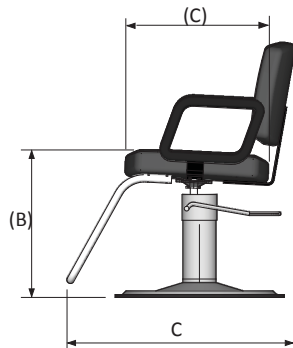

PRODUCT SPECIFICATION SHEET

Optional
10802 Twin Bar Footrest

Part #: 1300 • 1300V • 1300S
Description: Valenti Series of Chairs

Standard Features:

The Valenti is stylish and comfortably padded, but the best feature on this chair is its bold, curved arms! The beautiful cast-aluminum arms are capped with a durable – yet soft – urethane armrest.

Four Color Choices: Wallaby Black, Wallaby Charcoal, Wallaby Chocolate, and Wallaby Camel

(Eighty+ additional choices available for 10% upcharge)

Specifications:

	1300	1300S	1300V
A Width (Between Arms)	22	22	22
B Height (top of reclined back)	31.5	31.5	31.5
C Overall Depth (Seat depth)	31.5	31.5	31.5
Dimensional Weight	69	69	69
Carton Width	26	26	26
Carton Length	26	26	26
Carton Height	23	23	23
Base Lift Height	7.5*	7.5*	N/A
Reclining Back	N	N	N

*Denotes Hydraulic Base, **Denotes Gas Cylinder Lift
 All dimensions are in inches AND are for chair in lowest position

Optional Features:

- Hydraulic Upgrades: Enviro-base, Slim Star. Square Bases
- 10802 Twin Bar Footrest upgrade
-
-
-
-