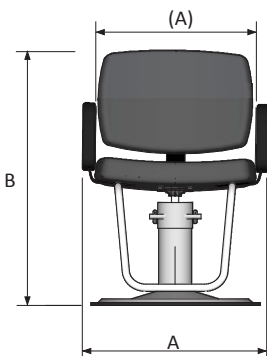

PRODUCT SPECIFICATION SHEET

Optional
10802 Twin Bar Footrest

Part #: 1300 • 1300V • 1300S
Description: Valenti Series of Chairs

Standard Features:

The Valenti is stylish and comfortably padded, but the best feature on this chair is its bold, curved arms! The beautiful cast-aluminum arms are capped with a durable – yet soft – urethane armrest.

Four Color Choices: Wallaby Black, Wallaby Charcoal, Wallaby Chocolate, and Wallaby Camel

(Eighty+ additional choices available for 10% upcharge)

Specifications:

	1300	1300S	1300V
A Width (Between Arms)	22	22	22
B Height (top of reclined back)	31.5	31.5	31.5
C Overall Depth (Seat depth)	31.5	31.5	31.5
Dimensional Weight	69	69	69
Carton Width	26	26	26
Carton Length	26	26	26
Carton Height	23	23	23
Base Lift Height	7.5*	7.5*	N/A
Reclining Back	N	N	N

*Denotes Hydraulic Base, **Denotes Gas Cylinder Lift
 All dimensions are in inches AND are for chair in lowest position

Optional Features:

- Hydraulic Upgrades: Enviro-base, Slim Star. Square Bases
- 10802 Twin Bar Footrest upgrade
-
-
-
-