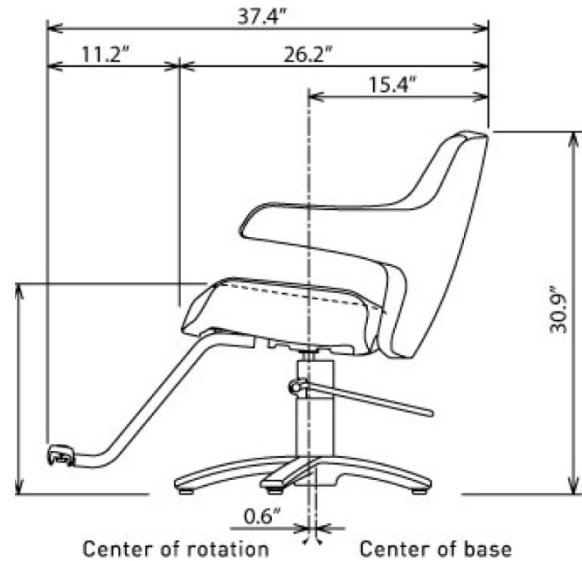

COVE

STYLING CHAIR
ST-N40

**TAKARA
BELMONT**

TODAY. TOMORROW. ALWAYS.

COVE

Unique, Spherical Design

A unique "tuck" design feature creates a striking image from both front and back. A rounded back, with its slow, inside curve, wraps around the customer, creating a feeling of comfort and security.

ST-N60

Standard Features:

Available in Japanese or Grade 1, 2, 3 Vinyl

Chair Specifications:

Measurements: 25.98"W x 37.4"D x 30.91"H

**Best Price.
Best Selection.
on the Planet**

AB Salon Equipment®
One Source, One Choice, One Company, Since 1982™