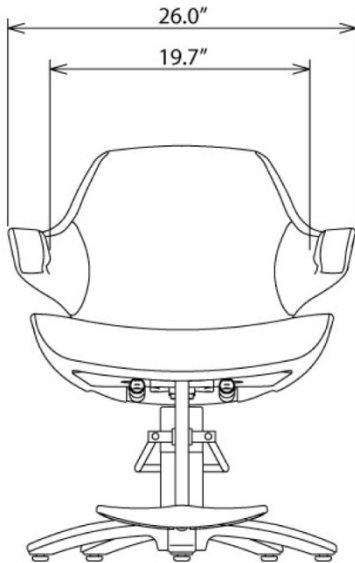

COVE

STYLING CHAIR
ST-N40

**TAKARA
BELMONT**

TODAY. TOMORROW. ALWAYS.

COVE

Unique, Spherical Design

A unique "tuck" design feature creates a striking image from both front and back. A rounded back, with its slow, inside curve, wraps around the customer, creating a feeling of comfort and security.

ST-N60

Standard Features:

Available in Japanese or Grade 1, 2, 3 Vinyl

Chair Specifications:

Measurements: 25.98"W x 37.4"D x 30.91"H

**Best Price.
Best Selection.
on the Planet**

AB Salon Equipment®
One Source, One Choice, One Company, Since 1982™