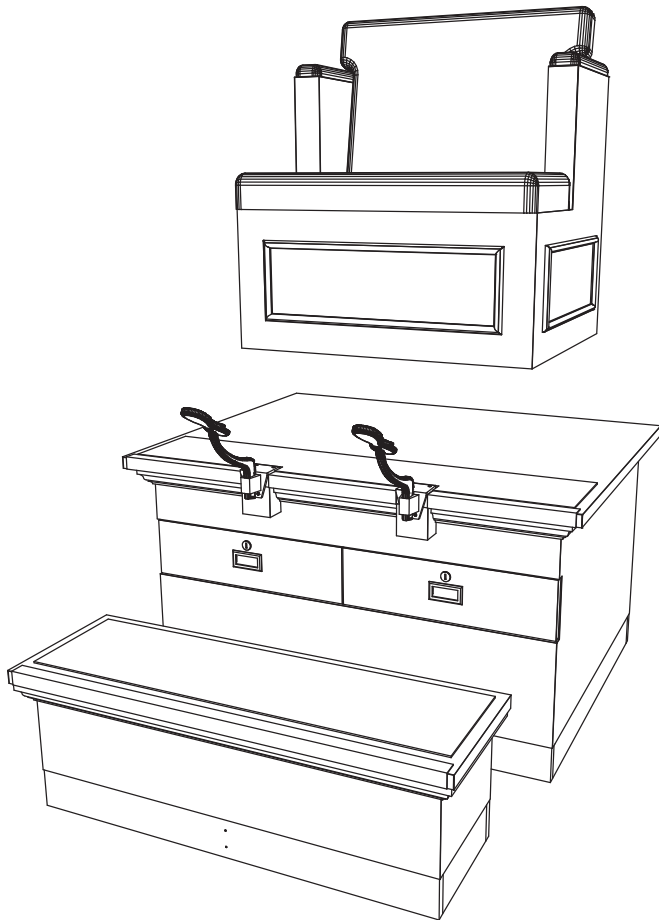

Part #: 9040B
Description: Bradford Shoe Shine

Standard Features:

- Padded Seat & Back Cushions
- Expert Upholstery w/ Premium Expanded Vinyl
- Two Full-Extension Drawers w/ Locks
- Cast Aluminum Foot Supports
- Foot Supports can be removed for safe entry/exit
- Foot Supports can be stored in locked drawers.
-
- 48"W x 46 1/8"D x 55 1/4"H
-

Additional Information:

Part #: 9040B
Description: Bradford Shoe Shine

Standard Features:

- Padded Seat & Back Cushions
- Expert Upholstery w/ Premium Expanded Vinyl
- Two Full-Extension Drawers w/ Locks
- Cast Aluminum Foot Supports
- Foot Supports can be removed for safe entry/exit
- Foot Supports can be stored in locked drawers.
-
- 48"W x 46 1/8"D x 55 1/4"H
-

Specifications:

Optional Features:

- Three Zone Massage w/ Lumbar Heat
-
-
-

Shipping and Assembly/Installation Information

Assembly Required:	<input checked="" type="checkbox"/> Yes	<input type="checkbox"/> No
Electrical Required:	<input type="checkbox"/> Yes	<input checked="" type="checkbox"/> No
Plumbing Required:	<input type="checkbox"/> Yes	<input checked="" type="checkbox"/> No
Ship Dimensions	"W x	"D x "H
Total Ship Weight	510 LBS	
# of Ship Pieces	Cartons	2 Skids

Additional Information:

Remove drawers to access the inside of the base cabinet.

The step will attach by bolting through the base cabinet into the threaded inserts in the step.

Remove the seat and back cushions. The back is attached with velcro; the seat is attached with a cleat (push back slightly then lift).