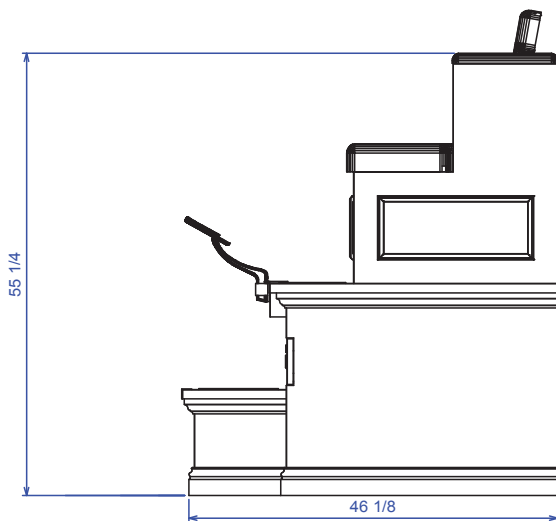

Additional Information: