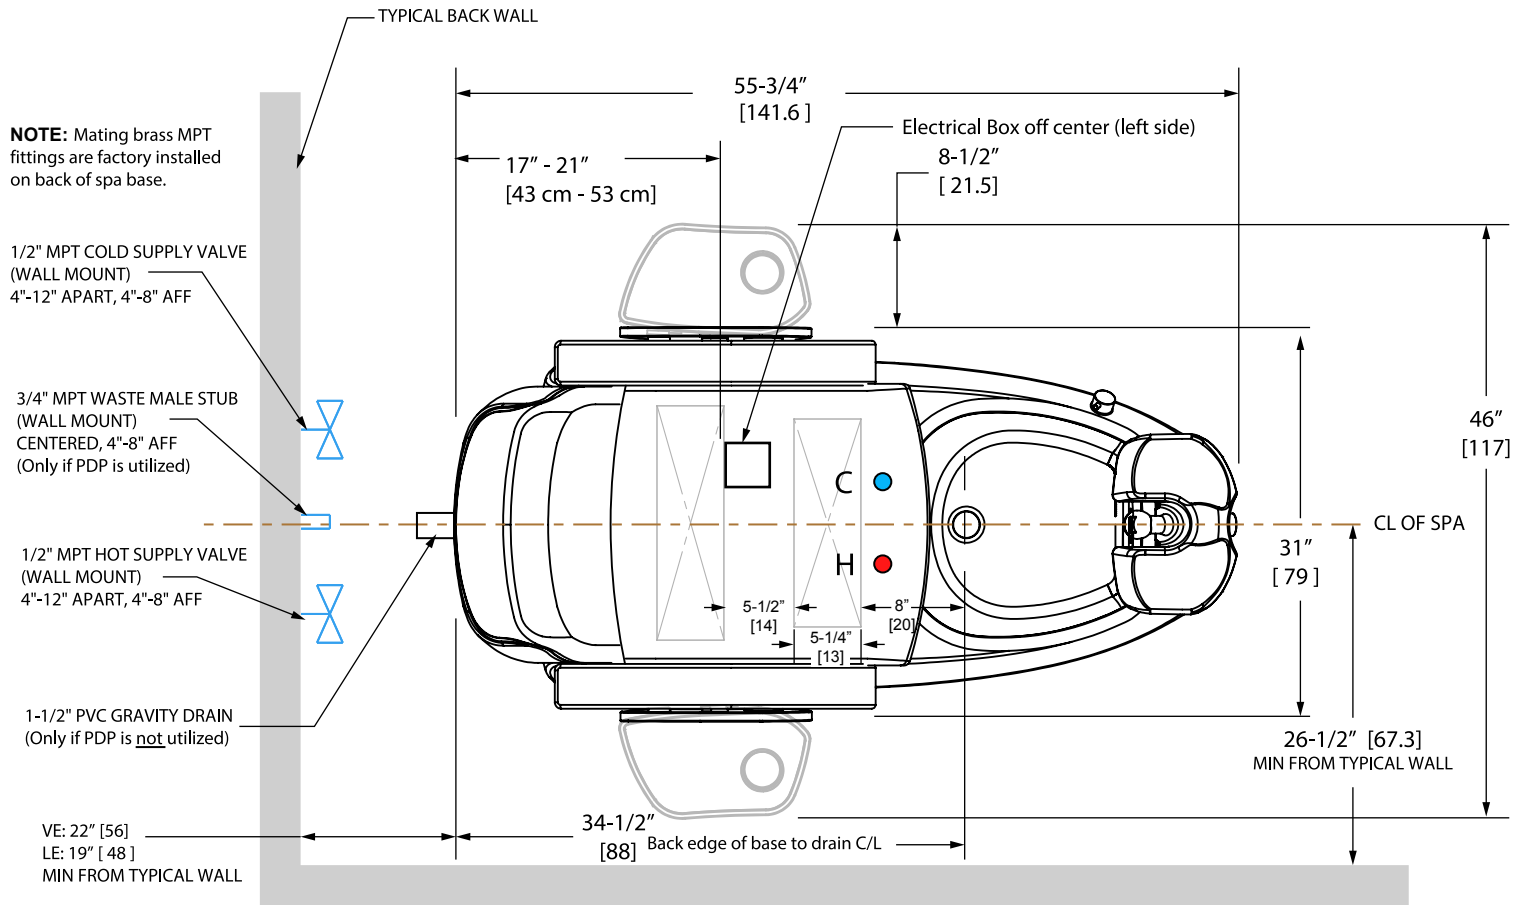

## INSTALLATION DRAWING

UPPER DIMENSIONS ARE IN INCHES  
LOWER DIMENSIONS [ ] ARE IN CENTIMETERS

CONTINUUM FOOTSPAS  
Toll Free: 877-255-3030  
MyContinuumPedicure.com  
Date: August, 2017