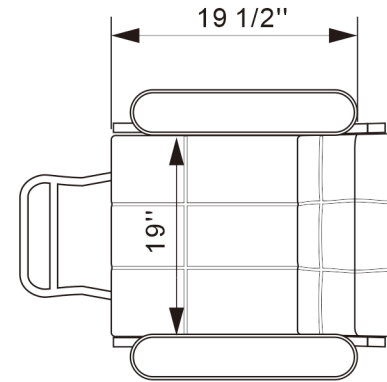

EST.1936
Buy-Rite
 SALON & SPA
 EQUIPMENT

1-800-477-6655
 buyritebeauty.com

**OBSIDIAN STYLING CHAIR
 NIN-5502**

All Measurements in Inches +/- 1/4"

Travel Range: 24 1/2" - 31 1/4" (Floor to top of seat cushion on standard base)