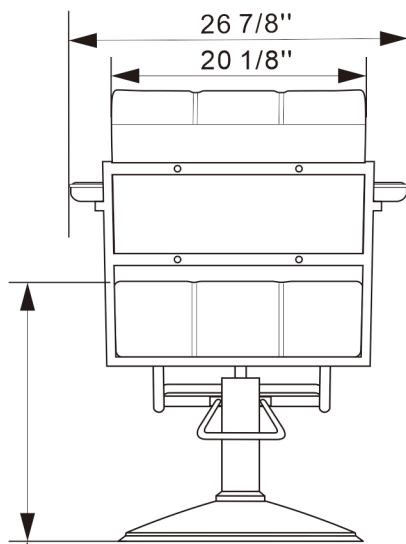

EST.1936
Buy-Rite
 SALON & SPA
 EQUIPMENT

1-800-477-6655
 buyritebeauty.com

**OBSIDIAN STYLING CHAIR
 NIN-5502**

All Measurements in Inches +/- 1/4"

Travel Range: 24 1/2" - 31 1/4" (Floor to top of seat cushion on standard base)