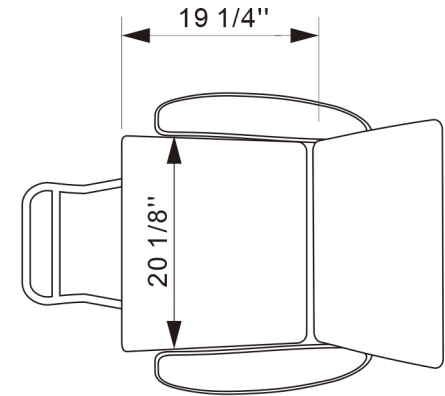

EST.1936  
**Buy-Rite**  
SALON & SPA  
EQUIPMENT

1-800-477-6655  
buyritebeauty.com

**ONYX STYLING CHAIR**  
**NIN-6610**

All Measurements in Inches +/- 1/4"

Travel Range: 21 1/4" - 27 3/4" (Floor to top of seat cushion on standard base)