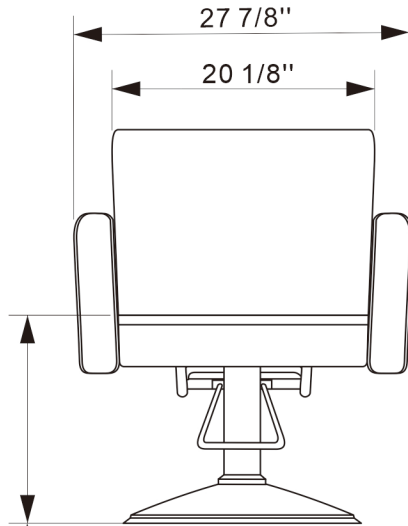

EST.1936  
**Buy-Rite**  
SALON & SPA  
EQUIPMENT

1-800-477-6655  
buyritebeauty.com

**ONYX STYLING CHAIR**  
**NIN-6610**

All Measurements in Inches +/- 1/4"

Travel Range: 21 1/4" - 27 3/4" (Floor to top of seat cushion on standard base)