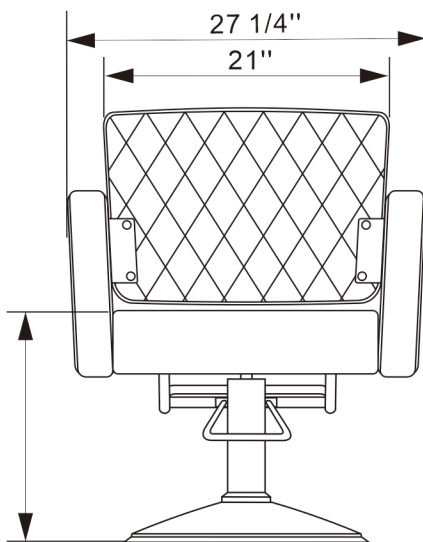

EST.1936  
**Buy-Rite**  
 SALON & SPA  
 EQUIPMENT

1-800-477-6655  
 buyritebeauty.com

**DIAMOND STYLING CHAIR**  
**NIN-6613**

All Measurements in Inches +/- 1/4"

Travel Range: 21 1/2" - 28 3/8" (Floor to top of seat cushion on standard base)