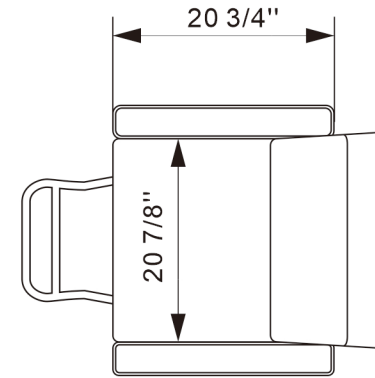

EST.1936  
**Buy-Rite**  
 SALON & SPA  
 EQUIPMENT

1-800-477-6655  
 buyritebeauty.com

**DIAMOND STYLING CHAIR**  
**NIN-6613**

All Measurements in Inches +/- 1/4"

Travel Range: 21 1/2" - 28 3/8" (Floor to top of seat cushion on standard base)