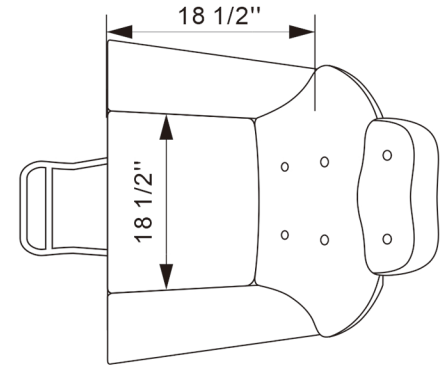

EST.1936  
**Buy-Rite**  
 SALON & SPA  
 EQUIPMENT

1-800-477-6655  
 buyritebeauty.com

GRAMERCY ALL PURPOSE CHAIR  
 NIN-9903A

All Measurements in Inches +/- 1/4"

Travel Range: 23 3/4" - 30 1/2" (Floor to top of seat cushion on standard base)

Height from the floor to the top of the headrest in fully reclined position