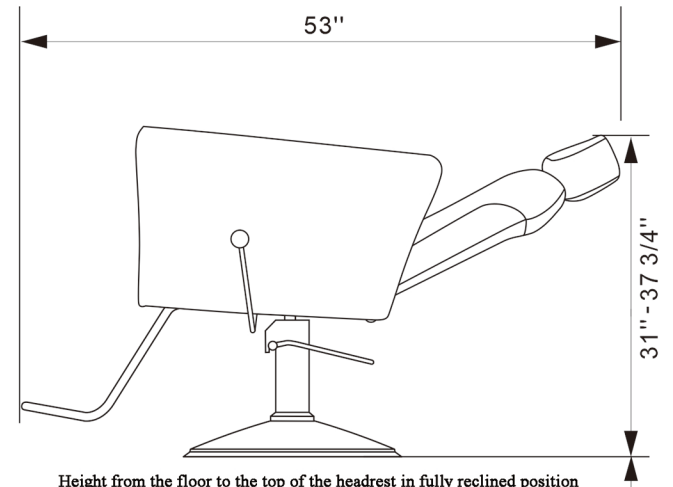

EST.1936  
**Buy-Rite**  
 SALON & SPA  
 EQUIPMENT

1-800-477-6655  
 buyritebeauty.com

GRAMERCY ALL PURPOSE CHAIR  
 NIN-9903A

All Measurements in Inches +/- 1/4"

Travel Range: 23 3/4" - 30 1/2" (Floor to top of seat cushion on standard base)

Height from the floor to the top of the headrest in fully reclined position