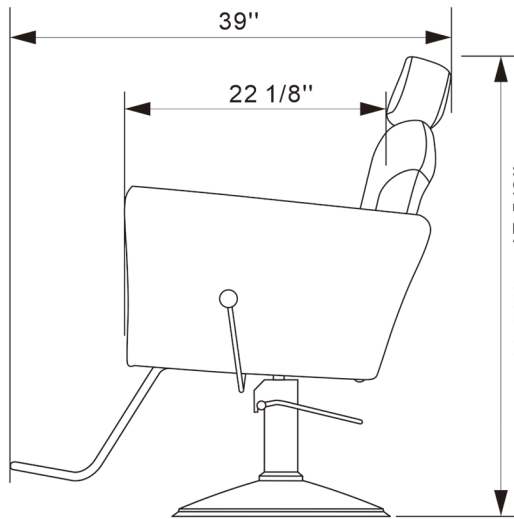

EST.1936  
**Buy-Rite**  
 SALON & SPA  
 EQUIPMENT

1-800-477-6655  
 buyritebeauty.com

GRAMERCY ALL PURPOSE CHAIR  
 NIN-9903A

All Measurements in Inches +/- 1/4"

Travel Range: 23 3/4" - 30 1/2" (Floor to top of seat cushion on standard base)

Height from the floor to the top of the headrest in fully reclined position