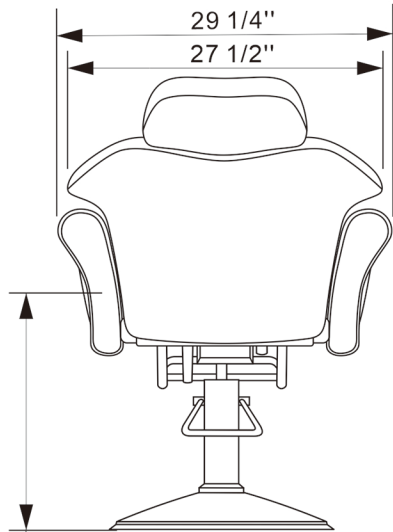

EST.1936  
**Buy-Rite**  
 SALON & SPA  
 EQUIPMENT

1-800-477-6655  
 buyritebeauty.com

GRAMERCY ALL PURPOSE CHAIR  
 NIN-9903A

All Measurements in Inches +/- 1/4"

Travel Range: 23 3/4" - 30 1/2" (Floor to top of seat cushion on standard base)

Height from the floor to the top of the headrest in fully reclined position