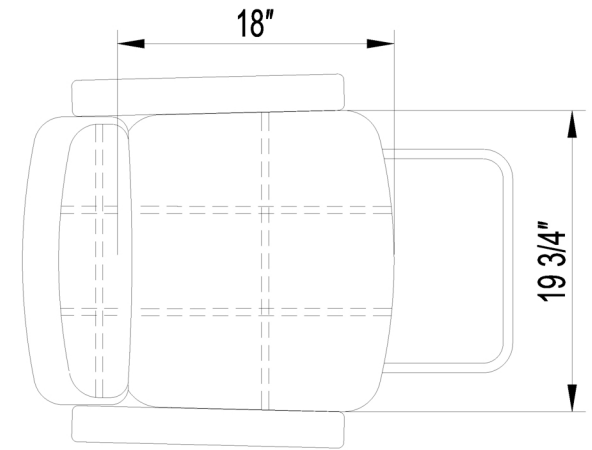

EST.1936
Buy-Rite
SALON & SPA
EQUIPMENT

1-800-477-6655
buyritebeauty.com

**CHRIS STYLING CHAIR
SY-1801**

All Measurements in Inches +/- 1/4"

Travel Range: 19 3/4"-25 3/4"(floor to top of seat cushion)