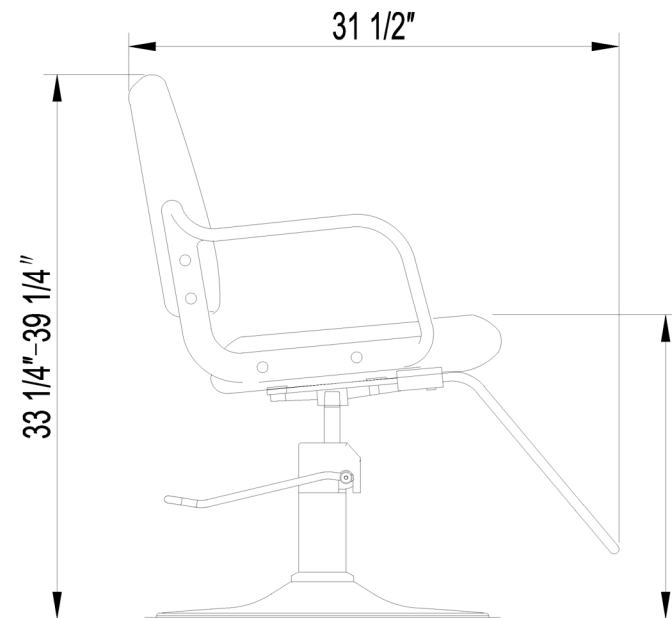

EST.1936
Buy-Rite
SALON & SPA
EQUIPMENT

1-800-477-6655
buyritebeauty.com

**CHRIS STYLING CHAIR
SY-1801**

All Measurements in Inches +/- 1/4"

Travel Range: 19 3/4"-25 3/4"(floor to top of seat cushion)