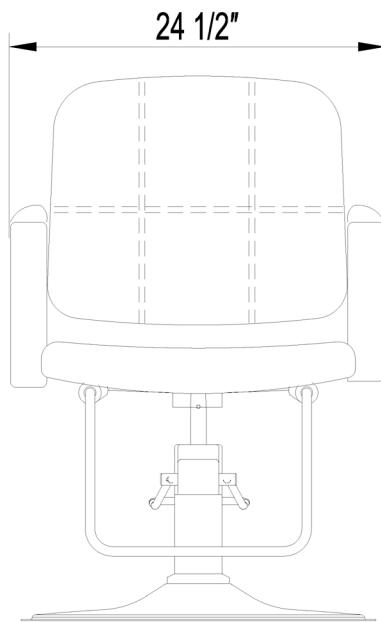

EST.1936
Buy-Rite
SALON & SPA
EQUIPMENT

1-800-477-6655
buyritebeauty.com

**CHRIS STYLING CHAIR
SY-1801**

All Measurements in Inches +/- 1/4"

Travel Range: 19 3/4"-25 3/4"(floor to top of seat cushion)