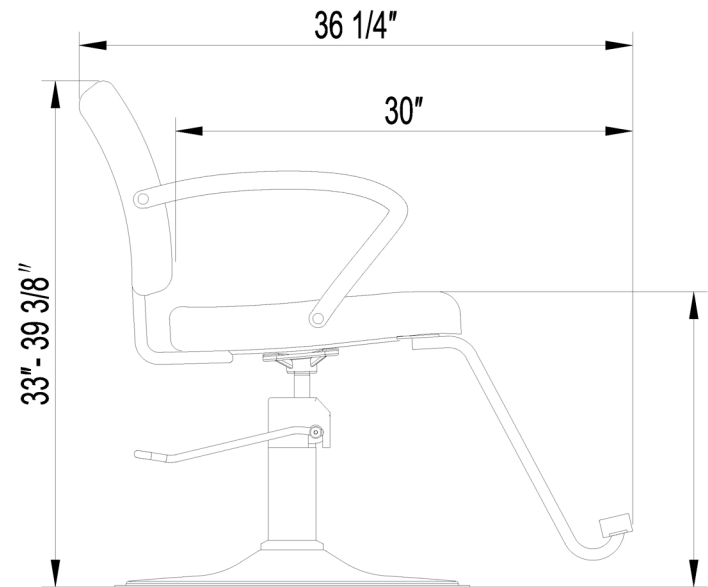

EST.1936  
**Buy-Rite**  
SALON & SPA  
EQUIPMENT

1-800-477-6655  
buyritebeauty.com

**ARCTIC STYLING CHAIR  
SY-6262N WHITE**

All Measurements in Inches +/- 1/4"

Travel Range: 19 1/4" - 26 5/8" (floor to top of seat cushion)