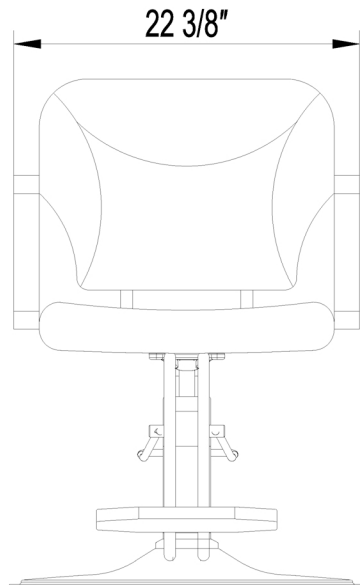

EST.1936  
**Buy-Rite**  
SALON & SPA  
EQUIPMENT

1-800-477-6655  
buyritebeauty.com

**ARCTIC STYLING CHAIR  
SY-6262N WHITE**

All Measurements in Inches +/- 1/4"

Travel Range: 19 1/4" - 26 5/8" (floor to top of seat cushion)