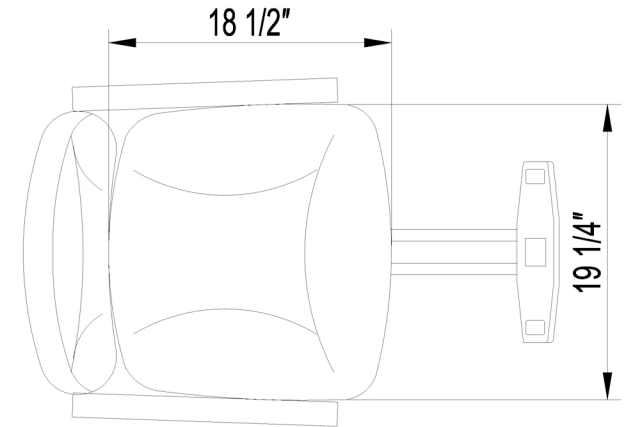

EST.1936  
**Buy-Rite**  
SALON & SPA  
EQUIPMENT

1-800-477-6655  
buyritebeauty.com

**ARCTIC STYLING CHAIR  
SY-6262N WHITE**

All Measurements in Inches +/- 1/4"

Travel Range: 19 1/4" - 26 5/8" (floor to top of seat cushion)