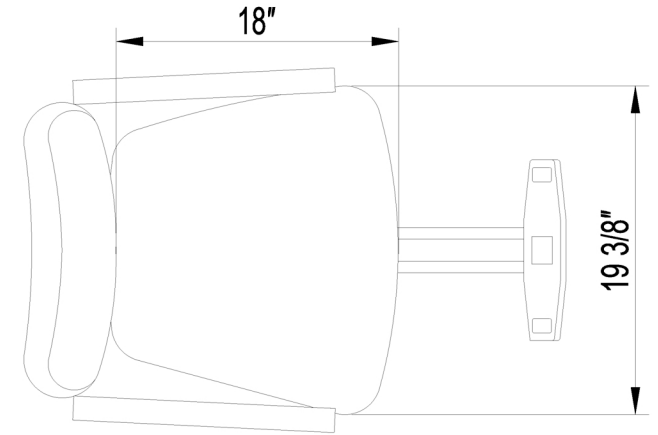

EST.1936
Buy-Rite
SALON & SPA
EQUIPMENT

1-800-477-6655
buyritebeauty.com

**SYLVIA STYLING CHAIR
SY-6605N**

All Measurements in Inches +/- 1/4"

Travel Range: 20 1/2"-24" (floor to top of seat cushion)