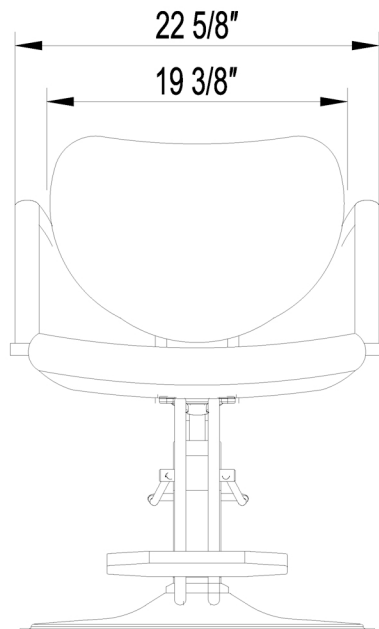

EST.1936
Buy-Rite
SALON & SPA
EQUIPMENT

1-800-477-6655
buyritebeauty.com

**SYLVIA STYLING CHAIR
SY-6605N**

All Measurements in Inches +/- 1/4"

Travel Range: 20 1/2"-24" (floor to top of seat cushion)