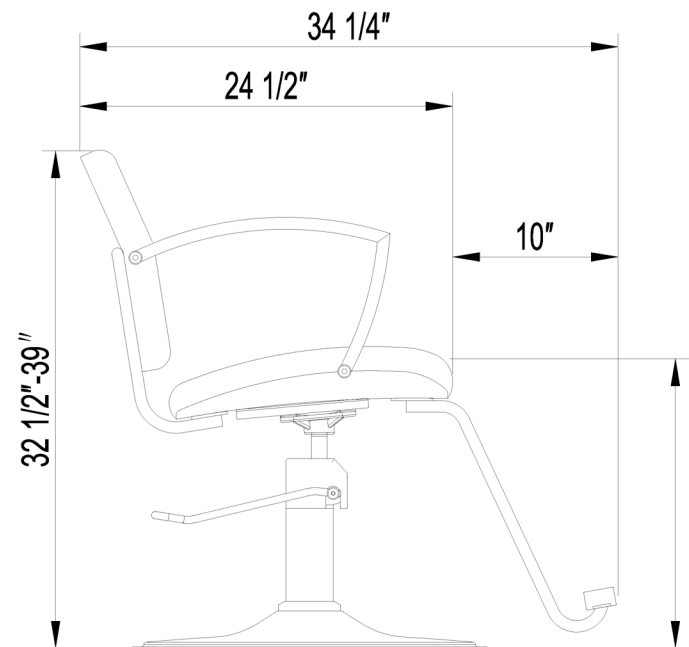

EST.1936
Buy-Rite
SALON & SPA
EQUIPMENT

1-800-477-6655
buyritebeauty.com

**SYLVIA STYLING CHAIR
SY-6605N**

All Measurements in Inches +/- 1/4"

Travel Range: 20 1/2"-24" (floor to top of seat cushion)