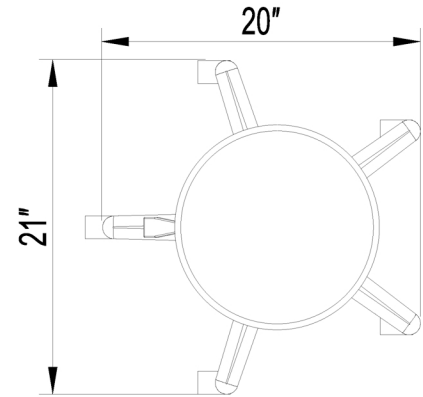

EST.1936  
**Buy-Rite**  
SALON & SPA  
EQUIPMENT

1-800-477-6655  
buyritebeauty.com

**WHITE ROUND STOOL  
SY-7080W**

All Measurements in Inches +/- 1/4"

Travel Range: 20"-27 3/4"(floor to top of seat cushion)