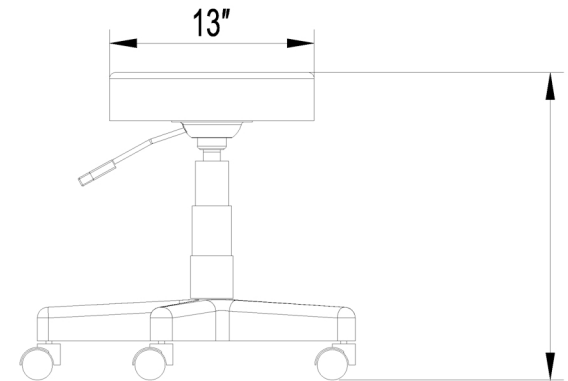

EST.1936  
**Buy-Rite**  
SALON & SPA  
EQUIPMENT

1-800-477-6655  
buyritebeauty.com

**WHITE ROUND STOOL  
SY-7080W**

All Measurements in Inches +/- 1/4"

Travel Range: 20"-27 3/4"(floor to top of seat cushion)