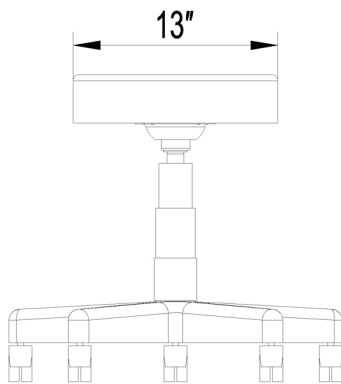

EST.1936  
**Buy-Rite**  
SALON & SPA  
EQUIPMENT

1-800-477-6655  
buyritebeauty.com

**WHITE ROUND STOOL  
SY-7080W**

All Measurements in Inches +/- 1/4"

Travel Range: 20"-27 3/4"(floor to top of seat cushion)