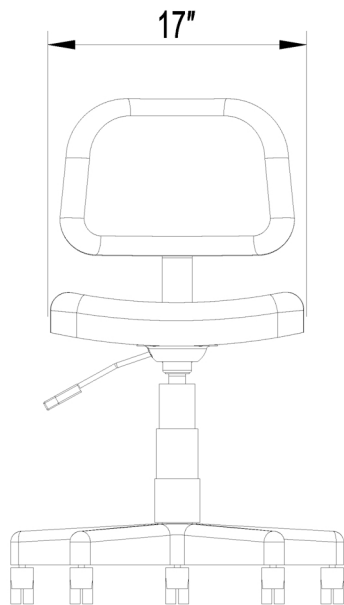

EST.1936
Buy-Rite
SALON & SPA
EQUIPMENT

1-800-477-6655
buyritebeauty.com

**SUSIE TECH CHAIR
SY-7903**

All Measurements in Inches +/- 1/4"

Travel Range: 19 3/4"-27 1/2"(floor to top of seat cushion)