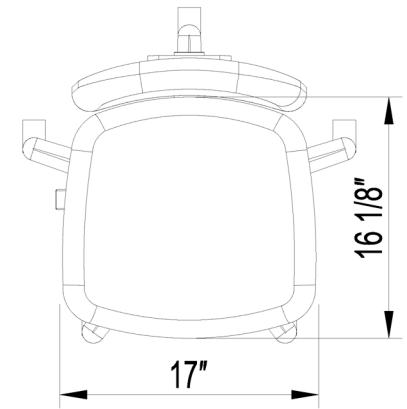

EST.1936
Buy-Rite
SALON & SPA
EQUIPMENT

1-800-477-6655
buyritebeauty.com

**SUSIE TECH CHAIR
SY-7903**

All Measurements in Inches +/- 1/4"

Travel Range: 19 3/4"-27 1/2"(floor to top of seat cushion)