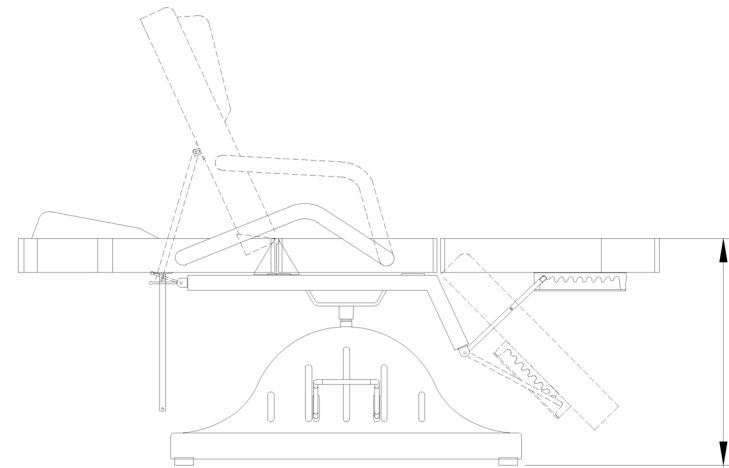

EST.1936

Buy-Rite

SALON & SPA
EQUIPMENT

1-800-477-6655
buyritebeauty.com

**SHEILA HYDRAULIC BED
SY-8003A**

All Measurements in Inches +/- 1/4"

Travel Range: 24"-29"(floor to top of seat cushion)