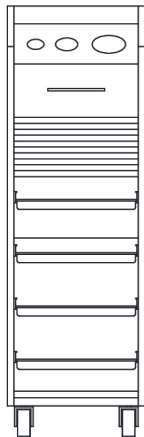

EST.1936
Buy-Rite
SALON & SPA
EQUIPMENT

1-800-477-6655
buyritebeauty.com

OPAL PORTABLE STYLING STATION
CHM-2762

All Measurements in Inches +/-1/4"

Width of trolley 12 1/4"

Height of trolley 38"