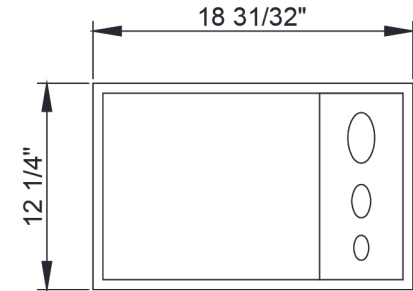

EST.1936
Buy-Rite
SALON & SPA
EQUIPMENT

1-800-477-6655
buyritebeauty.com

OPAL PORTABLE STYLING STATION
CHM-2762

All Measurements in Inches +/-1/4"

Width of trolley 12 1/4"

Height of trolley 38"