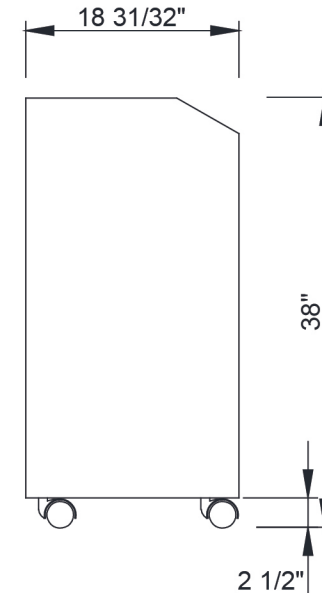

EST.1936
Buy-Rite
SALON & SPA
EQUIPMENT

1-800-477-6655
buyritebeauty.com

OPAL PORTABLE STYLING STATION
CHM-2762

All Measurements in Inches +/-1/4"

Width of trolley 12 1/4"

Height of trolley 38"