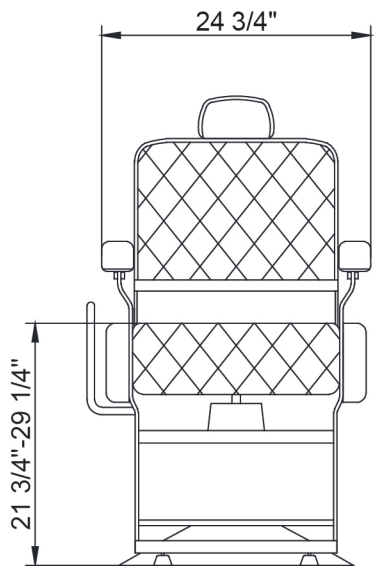

EST.1936
Buy-Rite
 SALON & SPA
 EQUIPMENT

1-800-477-6655
 buyritebeauty.com

ONYX BARBER CHAIR
 CHM-2265

All Measurements in Inches +/-1/4"

Travel Range 22 2/5" to 29 1/2"(floor to top of seat cushion)

Height from the floor to the top of the headrest in fully reclined position