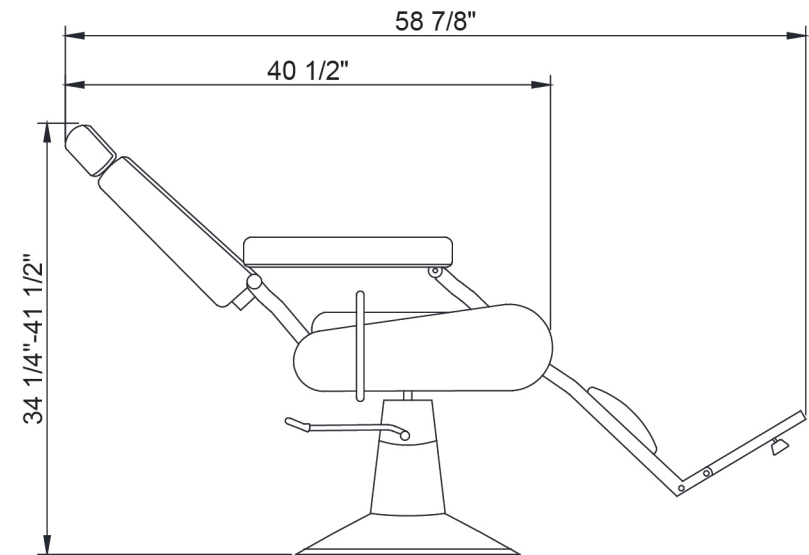

EST.1936
Buy-Rite
 SALON & SPA
 EQUIPMENT

1-800-477-6655
 buyritebeauty.com

ONYX BARBER CHAIR
 CHM-2265

All Measurements in Inches +/-1/4"

Travel Range 22 2/5" to 29 1/2"(floor to top of seat cushion)

Height from the floor to the top of the headrest in fully reclined position