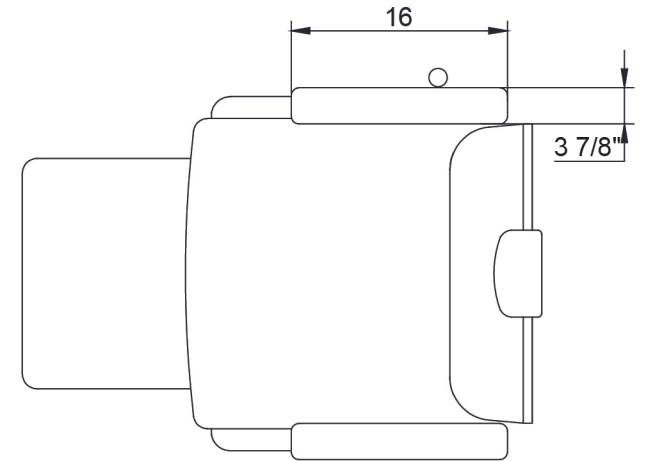

EST.1936
Buy-Rite
 SALON & SPA
 EQUIPMENT

1-800-477-6655
 buyritebeauty.com

ONYX BARBER CHAIR
 CHM-2265

All Measurements in Inches +/-1/4"

Travel Range 22 2/5" to 29 1/2"(floor to top of seat cushion)

Height from the floor to the top of the headrest in fully reclined position