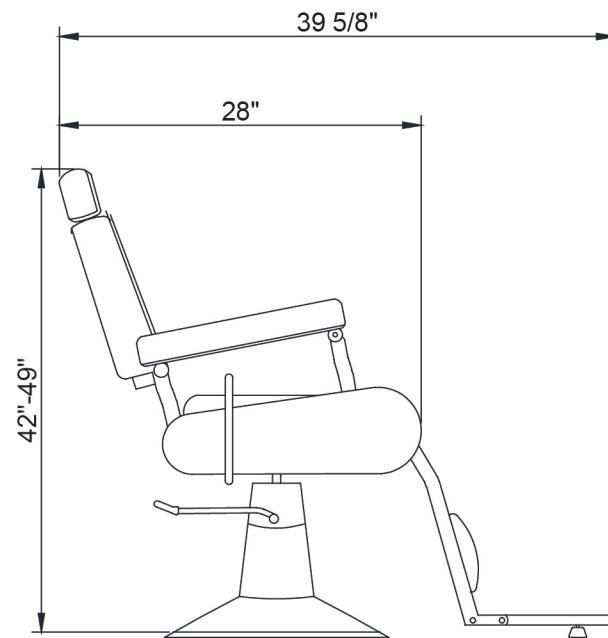

EST.1936
Buy-Rite
 SALON & SPA
 EQUIPMENT

1-800-477-6655
 buyritebeauty.com

ONYX BARBER CHAIR
 CHM-2265

All Measurements in Inches +/-1/4"

Travel Range 22 2/5" to 29 1/2"(floor to top of seat cushion)

Height from the floor to the top of the headrest in fully reclined position