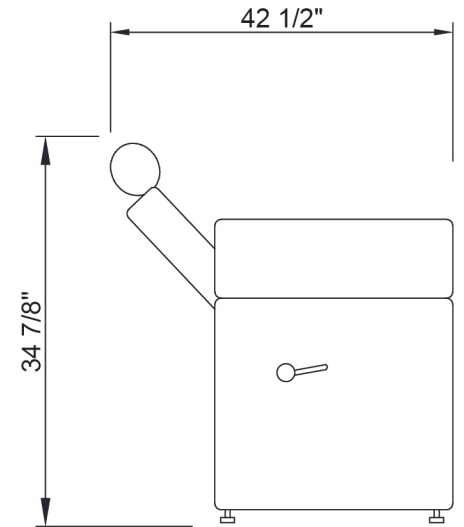

EST.1936
Buy-Rite
 SALON & SPA
 EQUIPMENT

1-800-477-6655
 buyritebeauty.com

MONA LISA PEDICURE CHAIR-BLACK
 CHM-2320-5H-BLK

All Measurements in Inches +/-1/4"

Travel Range 21 3/8" (floor to top of seat cushion)

Height 43 1/4"

Height from the floor to the top of the headrest in fully reclined position