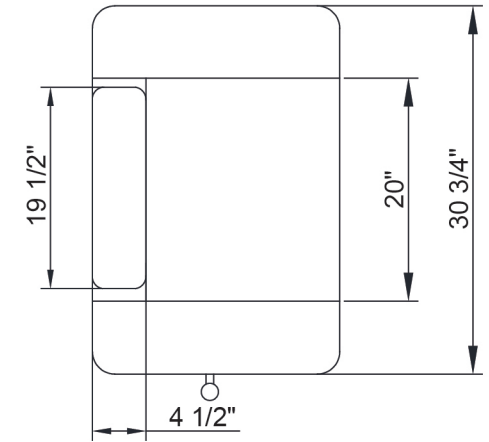

EST.1936
Buy-Rite
 SALON & SPA
 EQUIPMENT

1-800-477-6655
 buyritebeauty.com

MONA LISA PEDICURE CHAIR-BLACK
 CHM-2320-5H-BLK

All Measurements in Inches +/-1/4"

Travel Range 21 3/8" (floor to top of seat cushion)

Height 43 1/4"

Height from the floor to the top of the headrest in fully reclined position