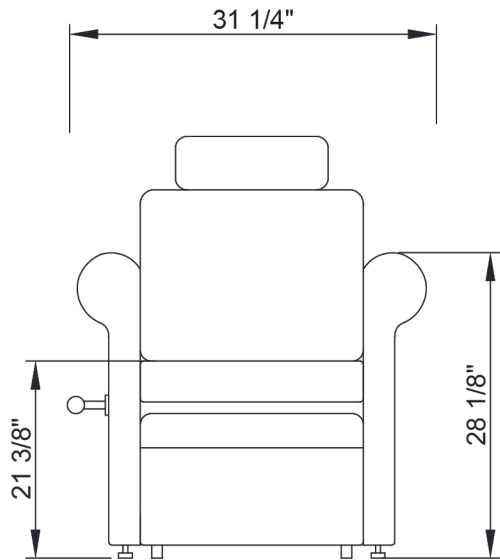

EST.1936
Buy-Rite
 SALON & SPA
 EQUIPMENT

1-800-477-6655
 buyritebeauty.com

MONA LISA PEDICURE CHAIR-BLACK
 CHM-2320-5H-BLK

All Measurements in Inches +/-1/4"

Travel Range 21 3/8" (floor to top of seat cushion)

Height 43 1/4"

Height from the floor to the top of the headrest in fully reclined position