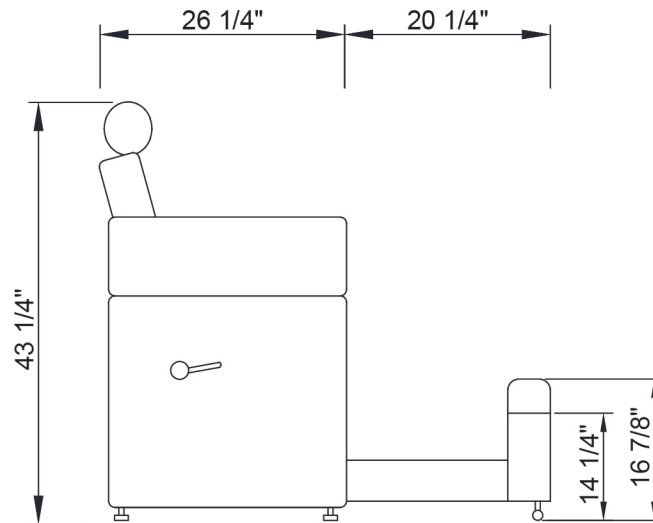

EST.1936
Buy-Rite
 SALON & SPA
 EQUIPMENT

1-800-477-6655
 buyritebeauty.com

MONA LISA PEDICURE CHAIR-BLACK
 CHM-2320-5H-BLK

All Measurements in Inches +/-1/4"

Travel Range 21 3/8" (floor to top of seat cushion)

Height 43 1/4"

Height from the floor to the top of the headrest in fully reclined position