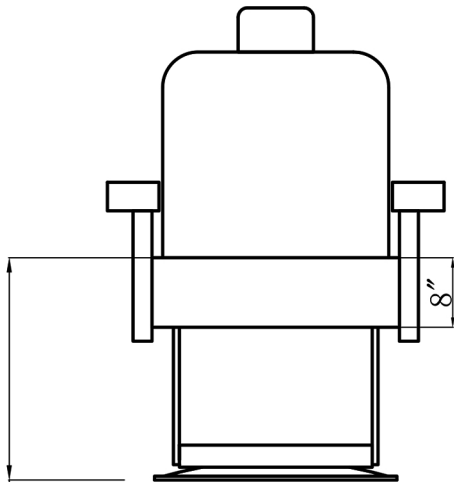

EST.1936  
**Buy-Rite**  
SALON & SPA  
EQUIPMENT

1-800-477-6655  
buyritebeauty.com

**MADDOX BARBER CHAIR  
OD-31126**

All Measurements in Inches +/- 1/4"

Travel Range: 22" to 29 1/4" (floor to top of seat cushion)

Height from the floor to the top of the headrest in fully reclined position