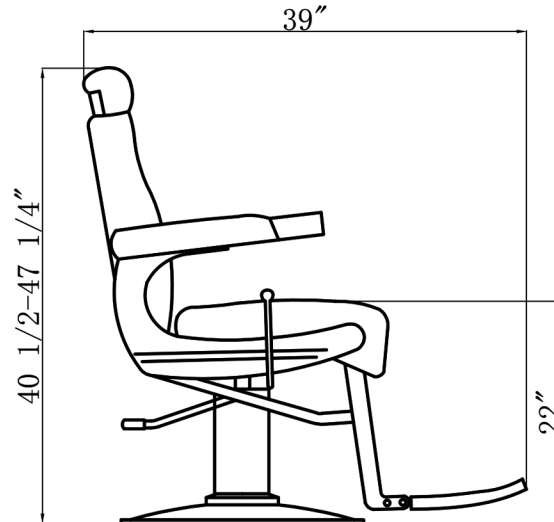

EST.1936  
**Buy-Rite**  
SALON & SPA  
EQUIPMENT

1-800-477-6655  
buyritebeauty.com

**MADDOX BARBER CHAIR  
OD-31126**

All Measurements in Inches +/- 1/4"

Travel Range: 22" to 29 1/4" (floor to top of seat cushion)

Height from the floor to the top of the headrest in fully reclined position