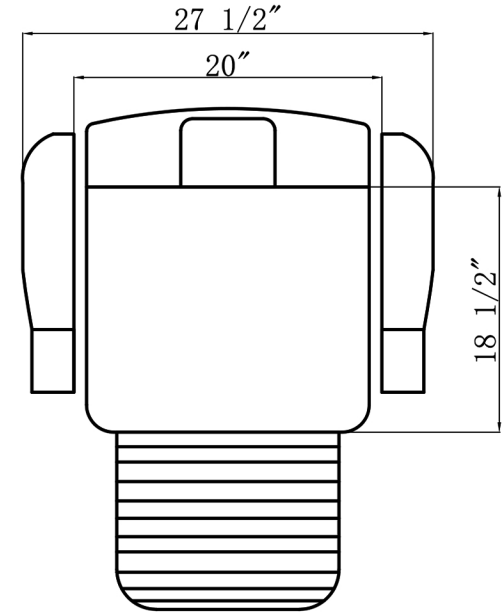

EST.1936  
**Buy-Rite**  
SALON & SPA  
EQUIPMENT

1-800-477-6655  
buyritebeauty.com

**MADDOX BARBER CHAIR  
OD-31126**

All Measurements in Inches +/- 1/4"

Travel Range: 22" to 29 1/4" (floor to top of seat cushion)

Height from the floor to the top of the headrest in fully reclined position