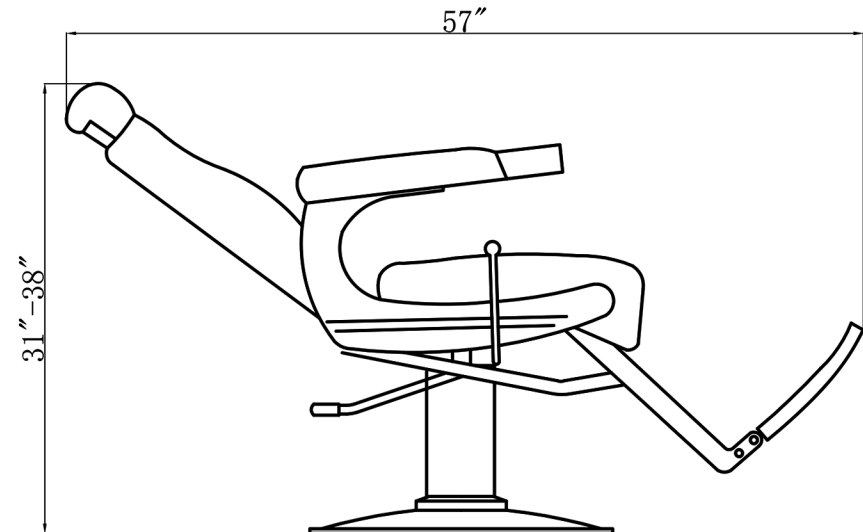

EST.1936  
**Buy-Rite**  
SALON & SPA  
EQUIPMENT

1-800-477-6655  
buyritebeauty.com

**MADDOX BARBER CHAIR  
OD-31126**

All Measurements in Inches +/- 1/4"

Travel Range: 22" to 29 1/4" (floor to top of seat cushion)

Height from the floor to the top of the headrest in fully reclined position