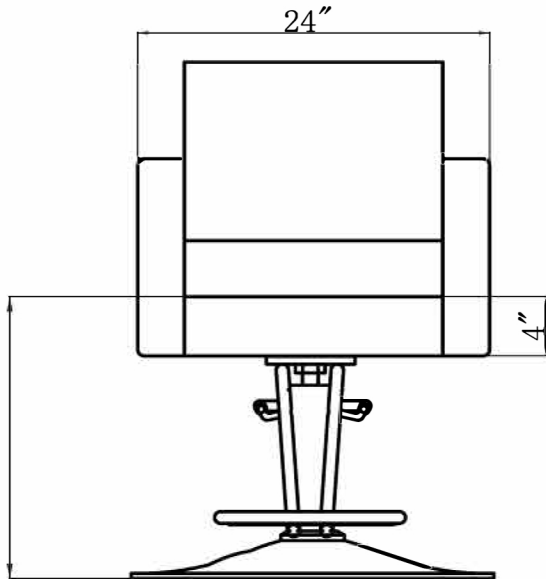

EST.1936
Buy-Rite
 SALON & SPA
 EQUIPMENT

1-800-477-6655
 buyritebeauty.com

**ARIA STYLING CHAIR-BLACK
 OD-6819B**

All Measurements in Inches +/- 1/4"

Travel Range: 20 1/4" to 26 3/4" (floor to top of seat cushion)