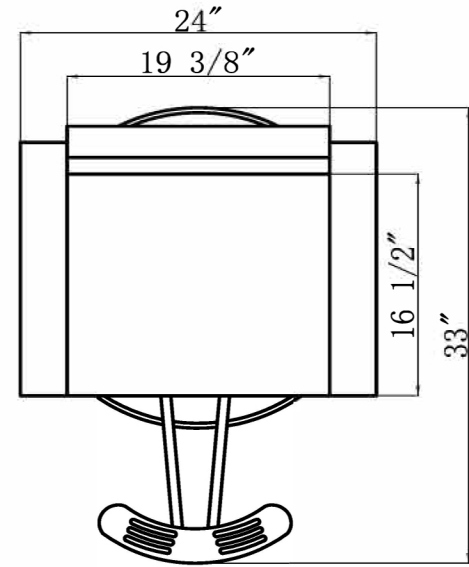

EST.1936
Buy-Rite
 SALON & SPA
 EQUIPMENT

1-800-477-6655
 buyritebeauty.com

**ARIA STYLING CHAIR-BLACK
 OD-6819B**

All Measurements in Inches +/- 1/4"

Travel Range: 20 1/4" to 26 3/4" (floor to top of seat cushion)