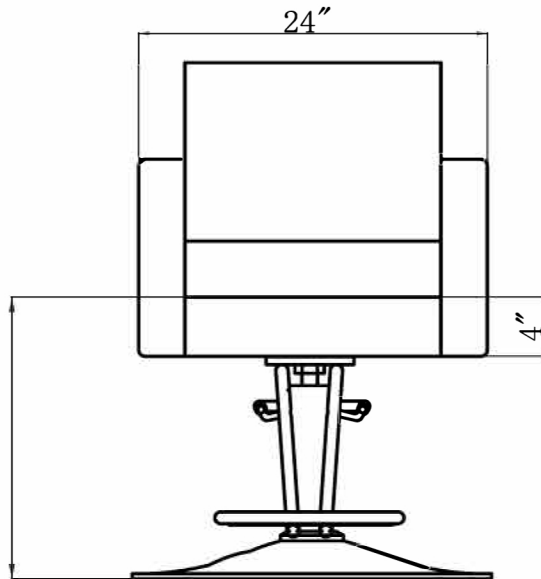

EST. 1936
Buy-Rite
SALON & SPA
EQUIPMENT

1-800-477-6655
buyritebeauty.com

**ARGENTO STYLING CHAIR
OD-6819S**

All Measurements in Inches +/- 1/4"

Travel Range: 20 1/4" to 26 3/4" (floor to top of seat cushion)