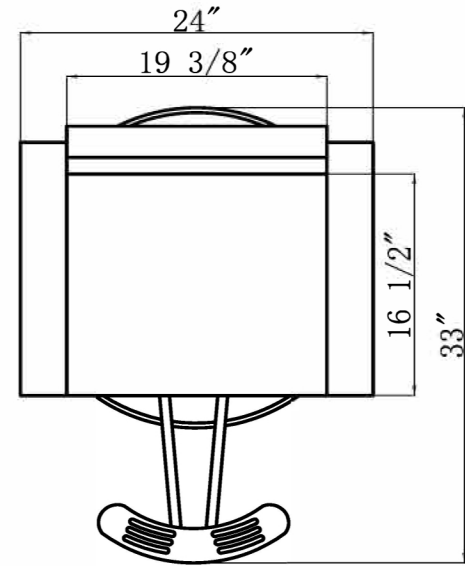

EST. 1936
Buy-Rite
SALON & SPA
EQUIPMENT

1-800-477-6655
buyritebeauty.com

**ARGENTO STYLING CHAIR
OD-6819S**

All Measurements in Inches +/- 1/4"

Travel Range: 20 1/4" to 26 3/4" (floor to top of seat cushion)