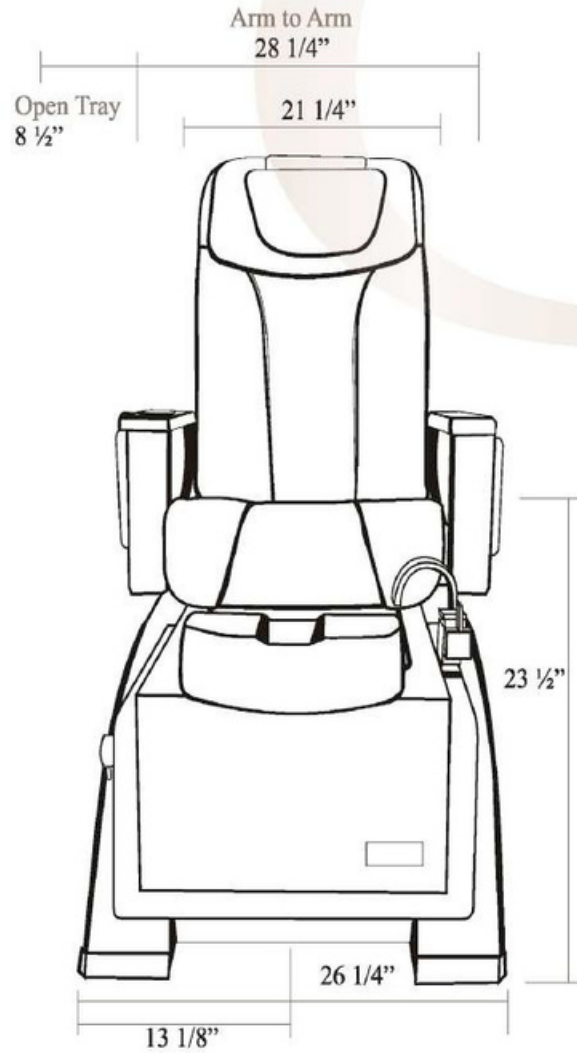

E P I S O D E L X P & L X D I M E N S I O N S

LISTED E242637