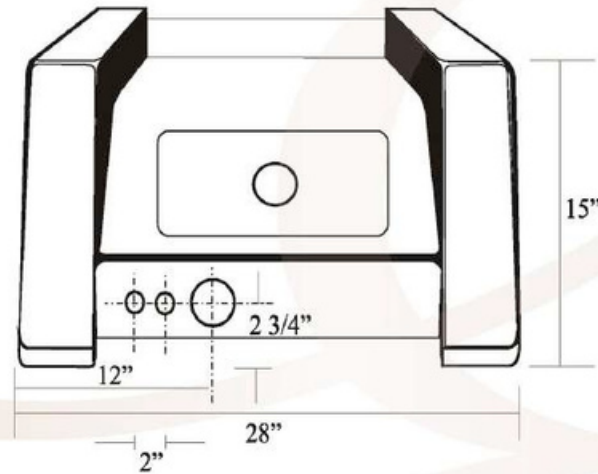

E P I S O D E L X P & L X D I M E N S I O N S

LISTED E242637