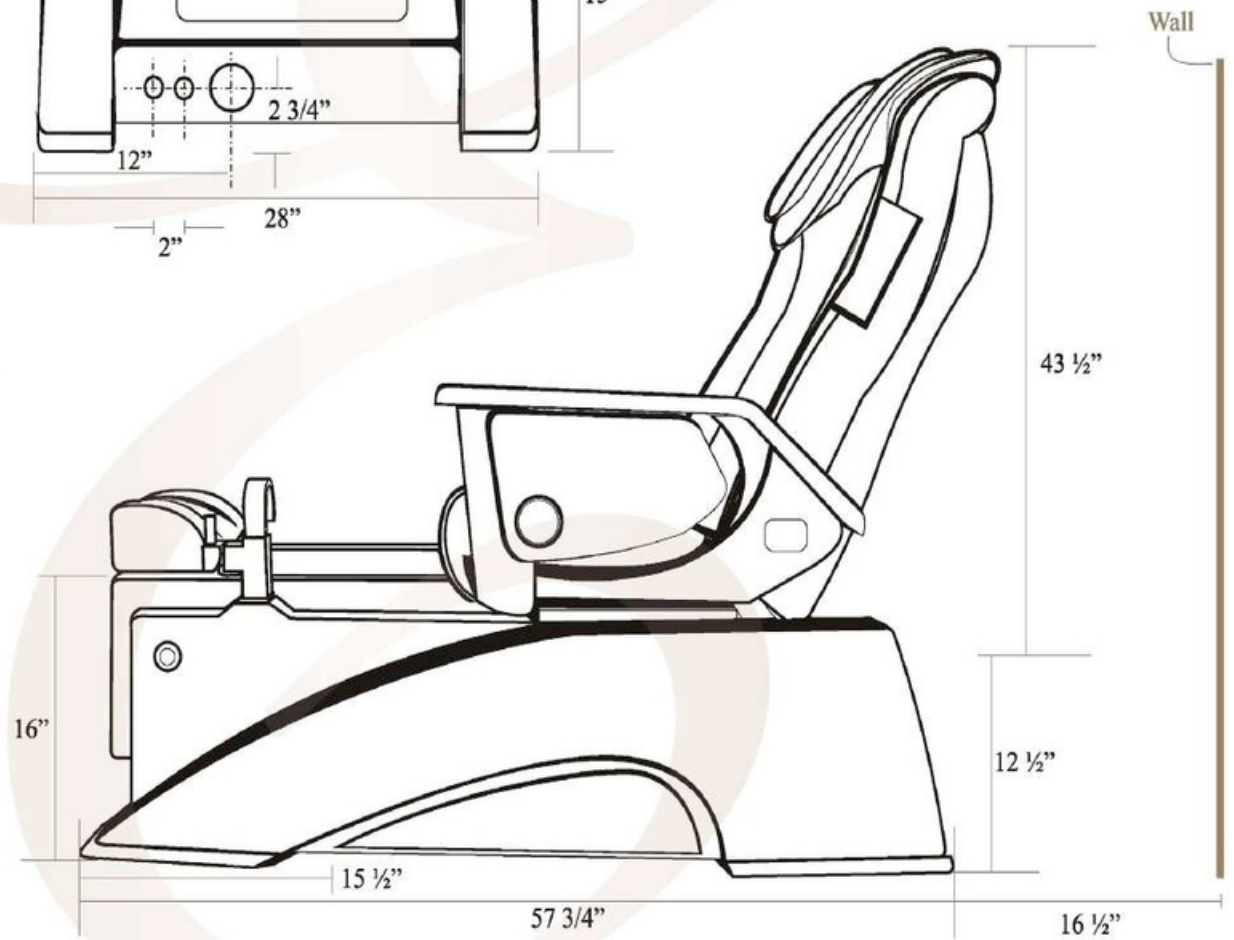

E P I S O D E L X P & L X D I M E N S I O N S

LISTED E242637