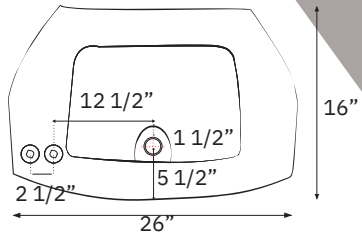

Adjustable Footrest

Comfort and relaxation are offered by the height adjustable footrest liners

Ventilation (Optional)

Please check your state regulation for more details

SPECIFICATION

Tub Capacity: 4.5 US Gallons

Plumbing: Hot & Cold Water - 0.5 in Drain - 1.5 in

EMPRESS SE

Foot Rest Up
5 1/2"

Body Height
18 3/4"

*Actual colors may differ due to limitations and variations inherent in the printing process.

COLORS

CHAIR