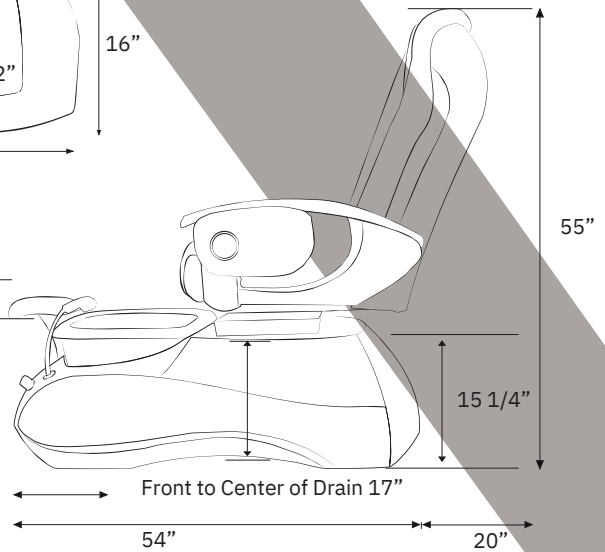

Plumbing: Hot & Cold Water - 0.5 in Drain - 1.5 in

EMPRESS SE

Foot Rest Up
5 1/2"

Body Height
18 3/4"

*Actual colors may differ due to limitations and variations inherent in the printing process.

COLORS

CHAIR