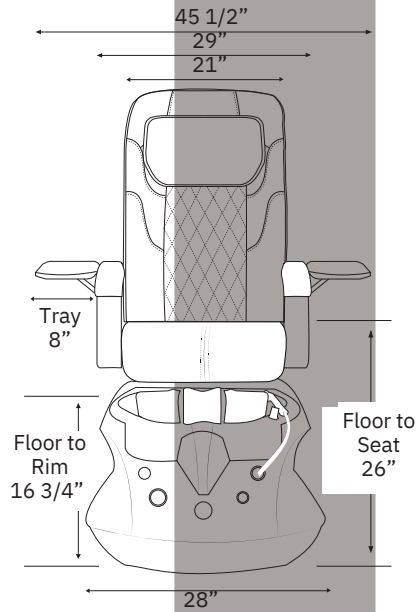

Adjustable Footrest

Comfort and relaxation are offered by the height adjustable footrest liners

Ventilation (Optional)

Please check your state regulation for more details

SPECIFICATION

Tub Capacity: 4.5 US Gallons

Plumbing: Hot & Cold Water - 0.5 in Drain - 1.5 in

EMPRESS SE

Foot Rest Up
5 1/2"

Body Height
18 3/4"

*Actual colors may differ due to limitations and variations inherent in the printing process.

COLORS

CHAIR