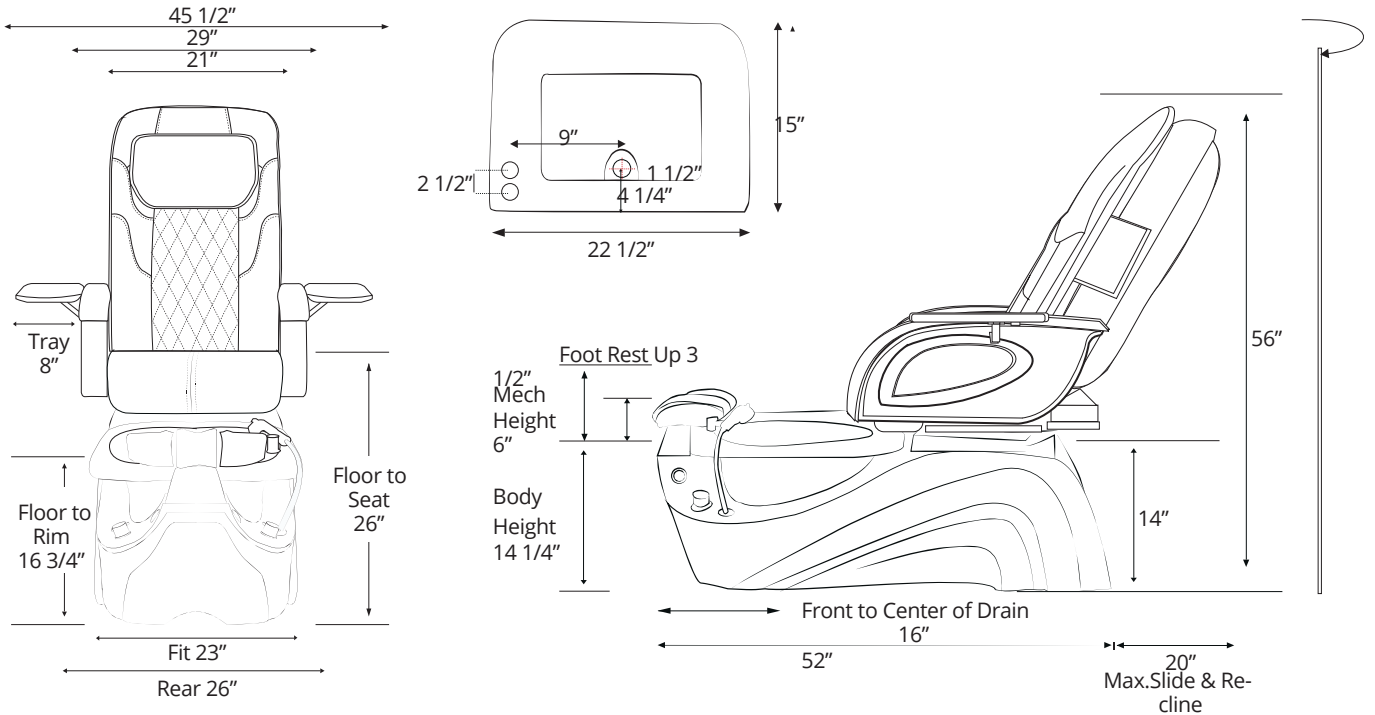

LED LIGHT

The base is beautifully wrapped with LED lighting

Chic, high-energy salons appreciate the full-featured Empress Pedicure Chair for its stylish lines, durable construction, performance, and value. Delivering a top-of-industry spa experience, The Empress further impresses with its beautiful resin bowl, clean and powerful pipeless Infiniti™ jets, full shiatsu massage, and easy footrest adjustment, wrapped in LED base lighting.

SPECIFICATION

Tub Capacity: 4.5 US Gallons

Plumbing: Hot & Cold Water - 0.5 in Drain - 1.5 in

*Actual colors may differ due to limitations and variations inherent in the printing process.

COLORS

CHAIR

Mocha

Plumbing: Hot & Cold Water - 0.5 in Drain - 1.5 in

EMPRESS SE

Foot Rest Up
5 1/2"

Body Height
18 3/4"

*Actual colors may differ due to limitations and variations inherent in the printing process.

COLORS

CHAIR