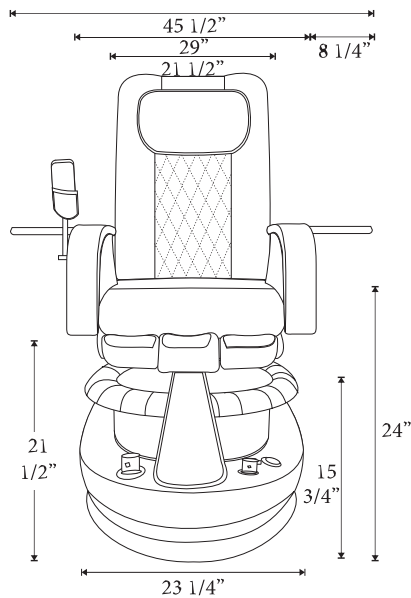

SPECIFICATION