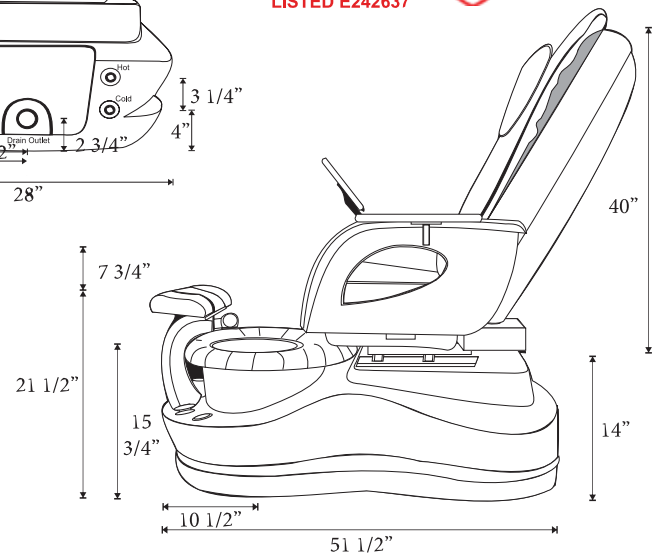

SPECIFICATION