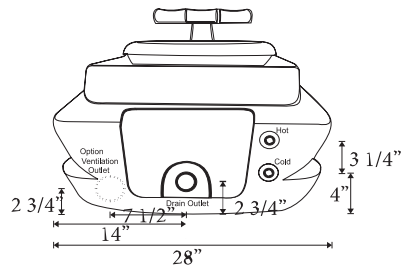

SPECIFICATION