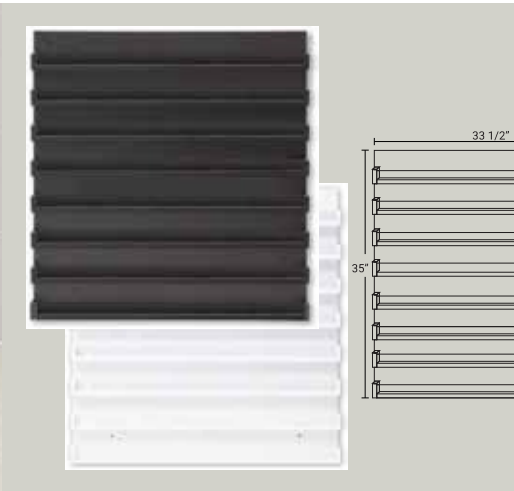

Dimensions: 55 1/2"W x 36 1/2"H x 16 1/8"L

**RECEPTION**

Dimensions: 52 3/4"W x 44 1/4"H x 18 1/2"L

**PEDI CART**

Dimensions: 14 1/4"W x 17"H x 14 1/4"L

**NAIL RACK**

Dimensions: 33 1/2"W x 35"H x 2 5/8"L