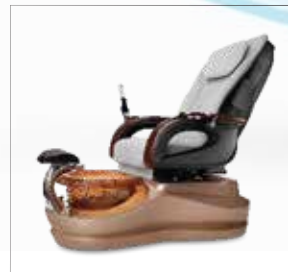

# CLÉO™ SE

*Redesigned Elegance*

LEATHER : MOCHA  
BOWL: GOLD BASE: ROSE GOLD

BLACK

BRICK

CAPPUCCINO

WHITE

BURGUNDY