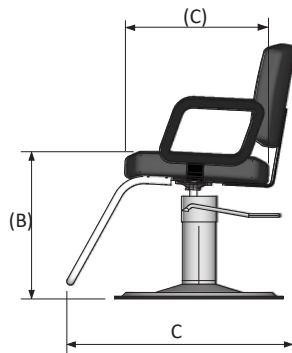

1610V All Purpose
w/ Enviro Base

1610 All Purpose
w/ Standard Base

Part#:1610 • 1610V

Description:Kiva Seating Chair family

Standard Features:

Kivas’ heavily padded seat and back cushion, durable expanded vinyl, and flared, circular urethane arms ensure you will have years of comfortable, trouble-free service.

Four Color Choices: Wallaby Black, Wallaby Charcoal, Wallaby Chocolate, and Wallaby Camel

(Eighty+ additional choices available for 10% upcharge)

Specifications:

	1600	1600s	1600V
A Width(Between Arms)	21.5	21.5	21.5
B Height(top of reclined back)	36	36	36
C Overall Depth (Seat depth)	18.25	18.25	18.25
Dimensional Weight	70	70	70
Carton Width	26	26	26
Carton Length	26	26	26
Carton Height	32	32	32
Base Lift Height	7.5*	7.5*	7.5*
Reclining Back	N	N	N

*Denotes Hydraulic Base, **Denotes Gas Cylinder Lift
All dimensions are in inches AND are for chair in lowest position

Optional Features:

- Hydraulic Upgrades: Enviro, Slim Star, Square Bases
- 10802 Twin Bar Footrest upgrade
- Tailored Plastic Chair Back Cover
- Matching headrest