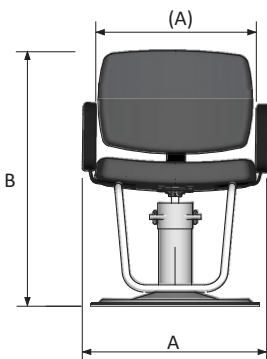

1610V All Purpose
w/ Enviro Base

1610 All Purpose
w/ Standard Base

Part#:1610 • 1610V

Description:Kiva Seating Chair family

Standard Features:

Kivas’ heavily padded seat and back cushion, durable expanded vinyl, and flared, circular urethane arms ensure you will have years of comfortable, trouble-free service.

Four Color Choices: Wallaby Black, Wallaby Charcoal, Wallaby Chocolate, and Wallaby Camel

(Eighty+ additional choices available for 10% upcharge)

Specifications:

	1600	1600s	1600V
A Width(Between Arms)	21.5	21.5	21.5
B Height(top of reclined back)	36	36	36
C Overall Depth (Seat depth)	18.25	18.25	18.25
Dimensional Weight	70	70	70
Carton Width	26	26	26
Carton Length	26	26	26
Carton Height	32	32	32
Base Lift Height	7.5*	7.5*	7.5*
Reclining Back	N	N	N

*Denotes Hydraulic Base, **Denotes Gas Cylinder Lift
All dimensions are in inches AND are for chair in lowest position

Optional Features:

- Hydraulic Upgrades: Enviro, Slim Star, Square Bases
- 10802 Twin Bar Footrest upgrade
- Tailored Plastic Chair Back Cover
- Matching headrest