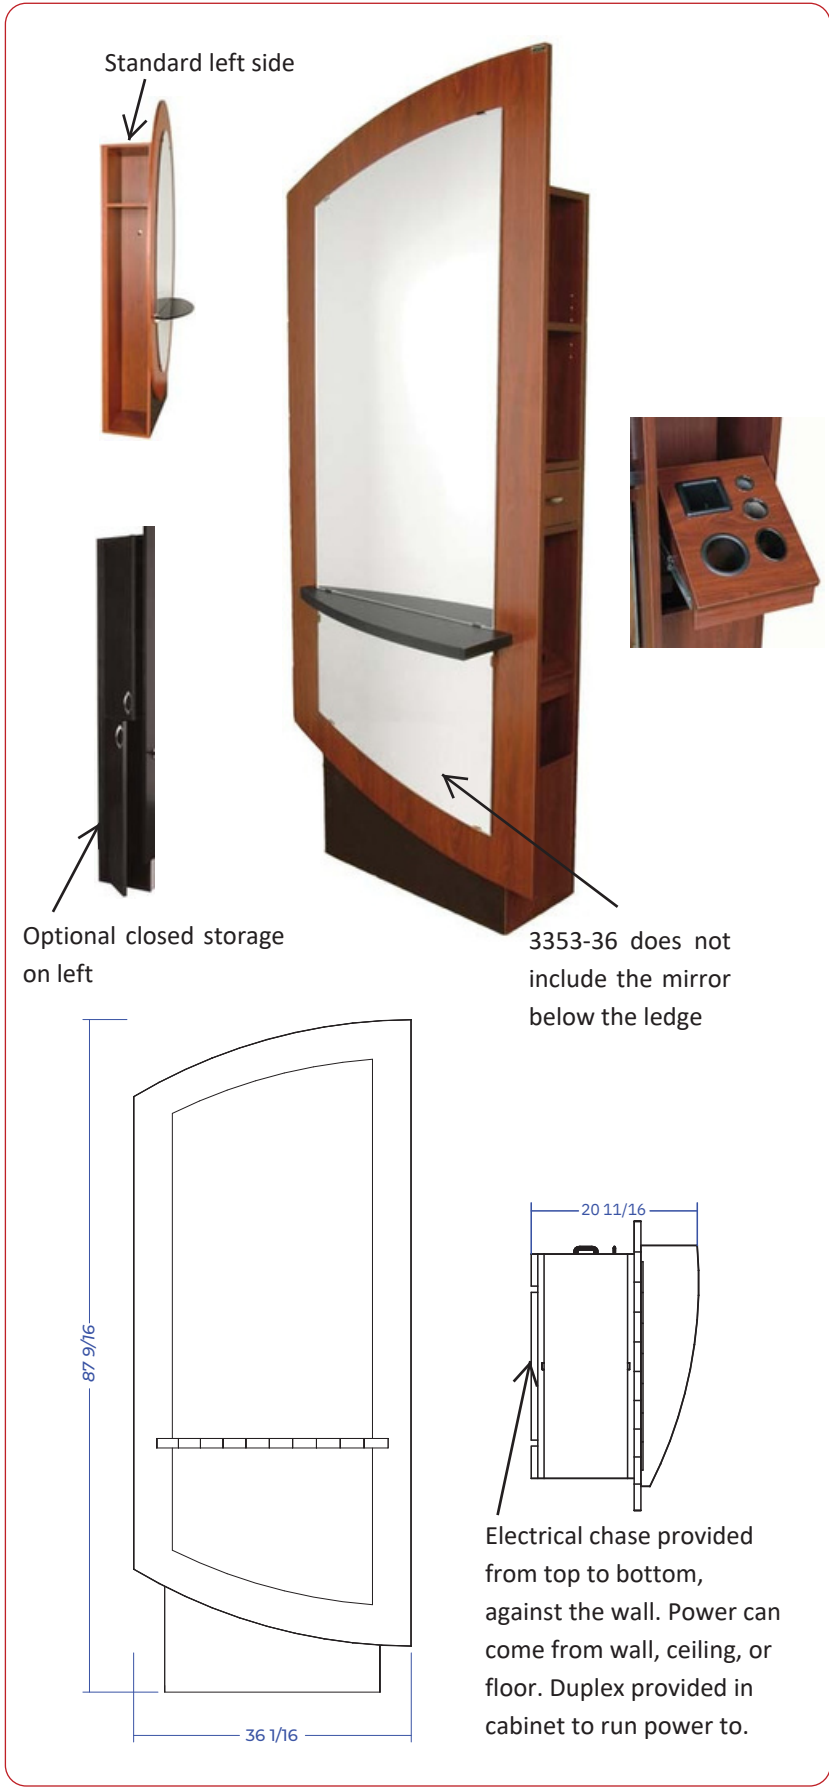

Part #: 3352-36 & 3353-36
Description: Klips Formula Station
 w/ Mirror & Ledge

Standard Features:

- Space saving design
- Tool panel on right side accommodating 2 curling irons, 1 flat iron, 1 blow dryer, and 1 clippers
- Power strip with horizontal receptacles on right side
- Door for hiding cord mess on right side
- Full extension drawer on right side, ball bearing slides
- Storage with adjustable shelf on right side
- Cape or coat storage with upper shelf for product or purse on left side

Eight Color Choices: Black, Shaker Cherry, Cafelle, Fusion Maple, Limber Maple Wild Cherry, Brighton Walnut, Graphite Nebula

(Forty additional choices available for 10% upcharge)

Specifications:

Klips Formula Station w/ Klips Mirror & Ledge, includes drawer, pull-out fully-equipped tool panel w/ holders for blow dryer, two curling irons, flat iron, clippers. Includes duplex electrical outlet, power strip. 36"W x 21"D x 87 1/2"H

Optional Features:

- Cam lock on drawer
- Closed storage on left hand side

Shipping and Assembly/Installation Information

Assembly Required: YES
 Electrical Required: YES
 Plumbing Required: NO
 Ship Dimensions
 Total Ship Weight 654 LBS
 # of Ship Pieces 2

Additional Information:

Recommend 20 amp dedicated circuit for each stylist

Optional closed storage on left

3353-36 does not include the mirror below the ledge

Electrical chase provided from top to bottom, against the wall. Power can come from wall, ceiling, or floor. Duplex provided in cabinet to run power to.