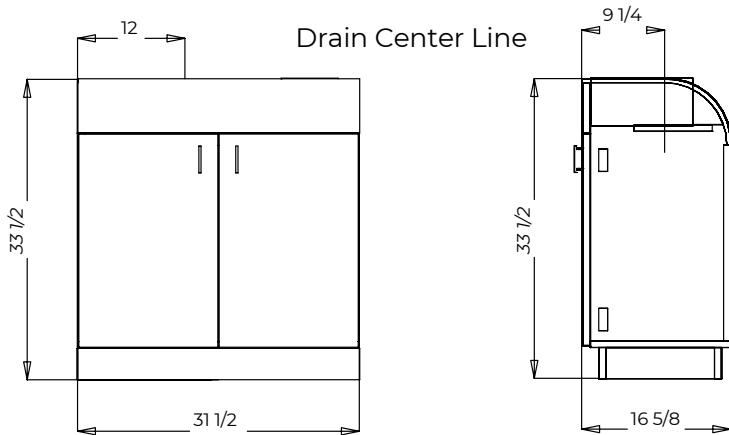

EUROPEAN BACKWASH SHAMPOO SYSTEM with #3000 bowl, 550 faucet, vacuum breaker, rear storage, and molded bottle well. 31 1/2"W x 17 1/2"D x 33 1/2"H. Right-handed, as pictured, unless specified otherwise. Install two, three, or four side-by-side with joining reveals ... specify at the time of order. Pictured 1850L Shampoo Chair is ordered separately.

**Optional Features:**

- Available right or left handed, specify when ordering
- Connect multiple units together with joining reveal

**Shipping and Assembly/Installation Information**

- Assembly Required: YES
- Electrical Required: NO
- Plumbing Required: YES
- Ship Dimensions 32"W x 48"D x 45"H
- Total Ship Weight 156 LBS
- # of Ship Pieces 1