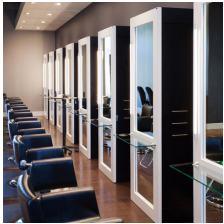

RIO FORMULA STYLING STATION

Our Rio Formula Styling Station is perfect for the modern salon or barbershop. Featuring a tempered glass ledge and plenty of extra storage, this station has a minimalist look that doesn't compromise functionality.

It's sure to be a conversation piece in its own right, but make it even more by customizing the laminate colors in a variety of ways – there's no wrong answer when it comes to style!

TECHNICAL INFORMATION

Measures: 32"W x 16"D x 84"H
Installs against wall
24" x 48" mirror
3/8" tempered glass ledge
Right Side
Pull-out tool cabinet w/ cord-storage & quad electric
Utility Drawers
Pull-out upper storage cabinet
Left Side
Two storage cabinets w/ doors & adjustable shelves