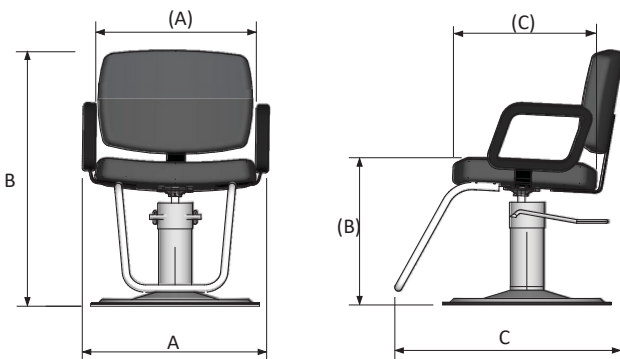

8060

8060S

**Part#:**8060 • 8060S

**Description:**Charger Barber Chair

**Standard Features:**

This economical barber chair features premium quilted upholstery. A comfortable seat, reclining back, footrest w/ safety rubber tread, adjustable & removable headrest and a heavy duty base are all standard features.

*Four Color Choices: Wallaby Black, Wallaby Charcoal, Wallaby Chocolate, and Wallaby Camel*

*(Eighty+ additional choices available for 10% upcharge)*

**Specifications:**

	8060	8060S
A Width(Between Arms) B	21.25	21.25
Height(top of reclined back)	35+4	35
COverall Depth (Seat depth)	20	20
Dimensional Weight	N/A	N/A
Carton Width	32	32
Carton Length	48	48
Carton Height	50	50
Base Lift Height	7.5*	7.5*
Reclining Back	Y	N

\*Denotes Hydraulic Base, \*\*Denotes Gas Cylinder Lift  
All dimensions are in inches AND are for chair in lowest position

**Optional Features:**

Hydraulic upgrades: Electric Base  
10729 Cast Aluminum Logo Footrest upgrade

8060 Charger Chair w/ Reclining Back  
8060S Charger Styling Chair w/ Fixed Position Back

**Shipping and Assembly/Installation Information**

Assembly Required: YES

Electrical Required:NO

Ship Dimensions:

UPS Dimensional Weight: