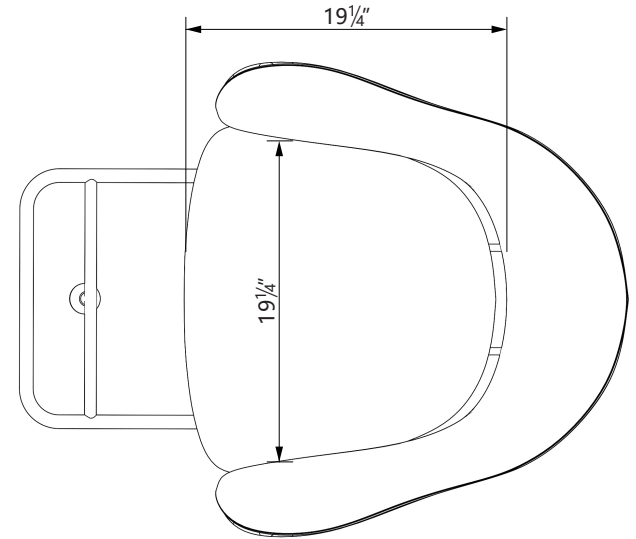

EST.1936  
**Buy-Rite**  
SALON & SPA  
EQUIPMENT

1-800-477-6655  
buyritebeauty.com

**OLIVIA STYLING CHAIR  
- BLACK W / GRAY STITCHING  
YLG-271-BLACK**

All Measurements in Inches +/- 1/2"

Travel Range: 19"-23 3/4" (floor to top of seat cushion on standard base)