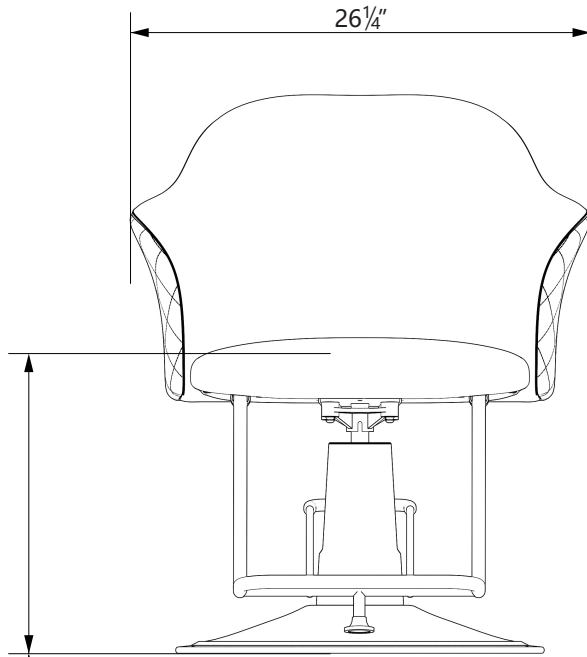

EST.1936  
**Buy-Rite**  
SALON & SPA  
EQUIPMENT

1-800-477-6655  
buyritebeauty.com

**OLIVIA STYLING CHAIR  
- BLACK W / GRAY STITCHING  
YLG-271-BLACK**

All Measurements in Inches +/- 1/2"

Travel Range: 19"-23 3/4" (floor to top of seat cushion on standard base)