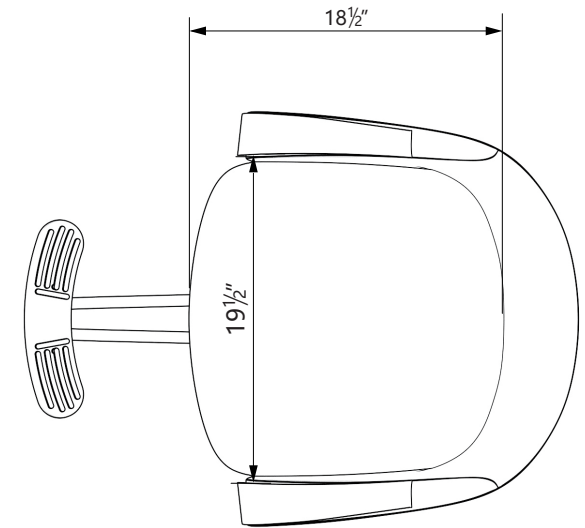

EST.1936
Buy-Rite
SALON & SPA
EQUIPMENT

1-800-477-6655
buyritebeauty.com

LUNA STYLING CHAIR
YLG-356-1-BLACK

All Measurements in Inches +/- 1/2"

Travel Range: 18 1/4" - 24 3/4" (floor to top of seat cushion on standard base)