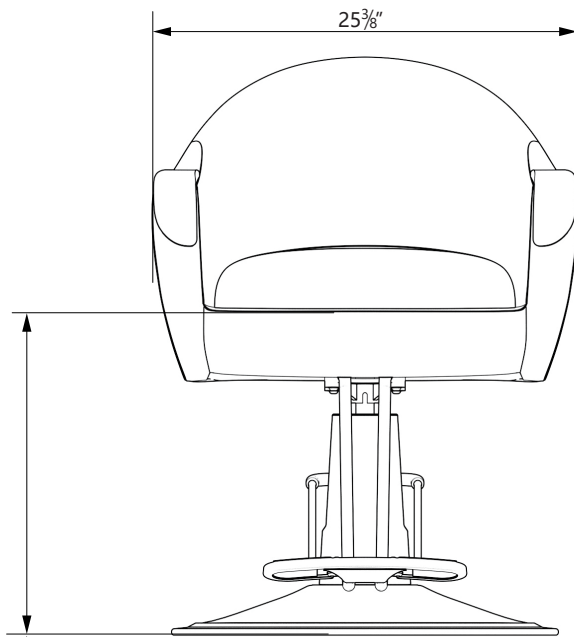

EST.1936
Buy-Rite
SALON & SPA
EQUIPMENT

1-800-477-6655
buyritebeauty.com

LUNA STYLING CHAIR
YLG-356-1-BLACK

All Measurements in Inches +/- 1/2"

Travel Range: 18 1/4" - 24 3/4" (floor to top of seat cushion on standard base)