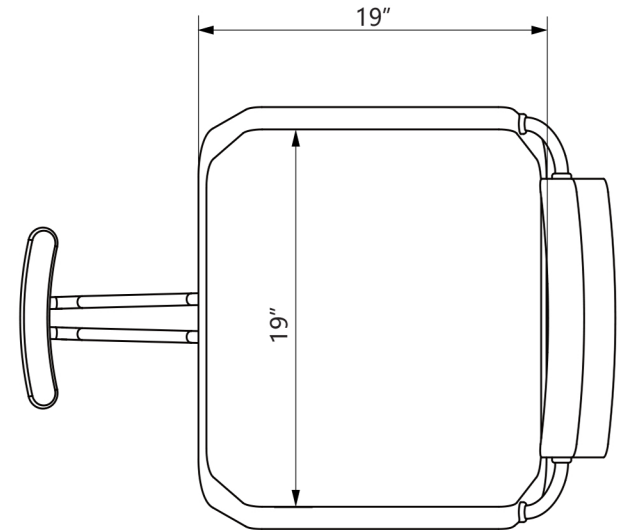

EST.1936
Buy-Rite
SALON & SPA
EQUIPMENT

1-800-477-6655
buyritebeauty.com

ECHO STYLING CHAIR
YLG-119

All Measurements in Inches +/- 1/2"

Travel Range: 19 1/4" - 24 3/4" (floor to top of seat cushion on standard base)