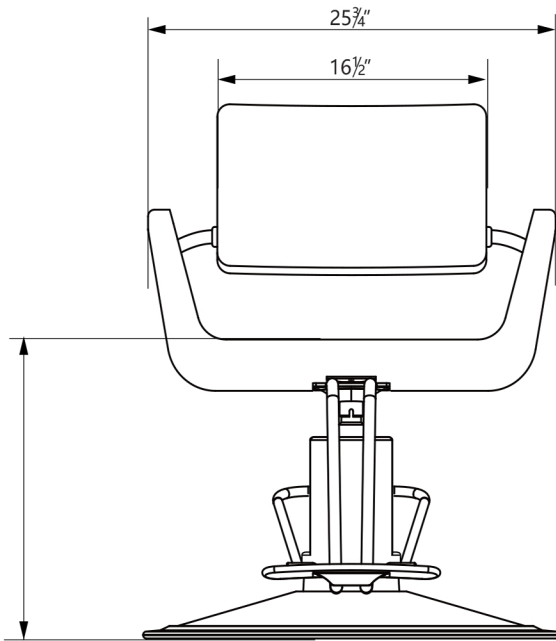

EST.1936
Buy-Rite
SALON & SPA
EQUIPMENT

1-800-477-6655
buyritebeauty.com

ECHO STYLING CHAIR
YLG-119

All Measurements in Inches +/- 1/2"

Travel Range: 19 1/4" - 24 3/4" (floor to top of seat cushion on standard base)