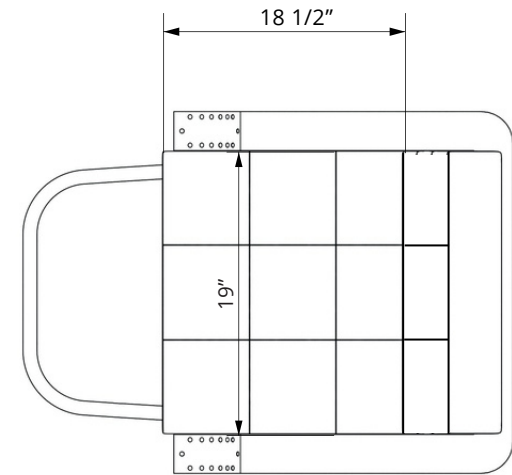

EST.1936
Buy-Rite
SALON & SPA
EQUIPMENT

1-800-477-6655
buyritebeauty.com

Antica Styling Chair
YLG-176

All Measurements in Inches +/- 1/2"

Travel Range: 20" - 25" (floor to top of seat cushion on standard base)