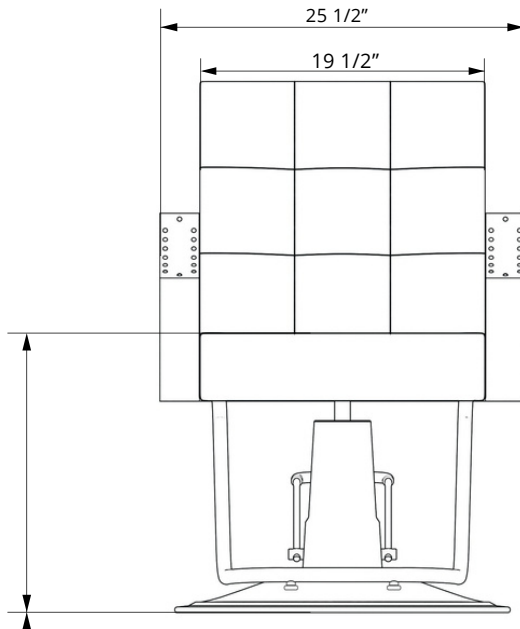

EST.1936
Buy-Rite
SALON & SPA
EQUIPMENT

1-800-477-6655
buyritebeauty.com

Antica Styling Chair
YLG-176

All Measurements in Inches +/- 1/2"

Travel Range: 20" - 25" (floor to top of seat cushion on standard base)