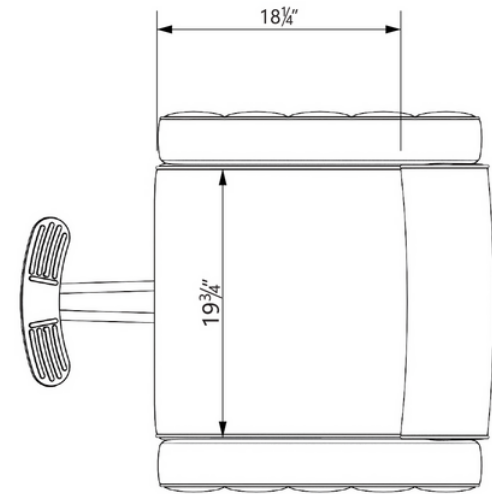

EST.1936  
**Buy-Rite**  
 SALON & SPA  
 EQUIPMENT

1-800-477-6655  
 buyritebeauty.com

**ZARA STYLING CHAIR  
 YLG-192-GOLD**

All Measurements in Inches +/- 1/2"

Travel Range: 18 3/8" - 24" (floor to top of seat cushion on flat square base)