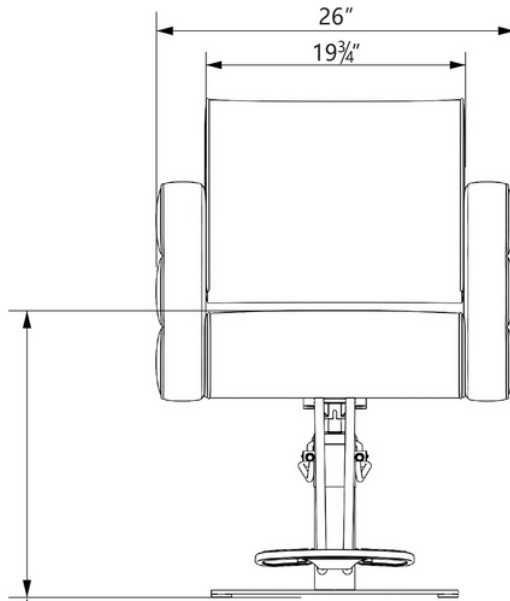

EST.1936  
**Buy-Rite**  
 SALON & SPA  
 EQUIPMENT

1-800-477-6655  
 buyritebeauty.com

**ZARA STYLING CHAIR  
 YLG-192-GOLD**

All Measurements in Inches +/- 1/2"

Travel Range: 18 3/8" - 24" (floor to top of seat cushion on flat square base)