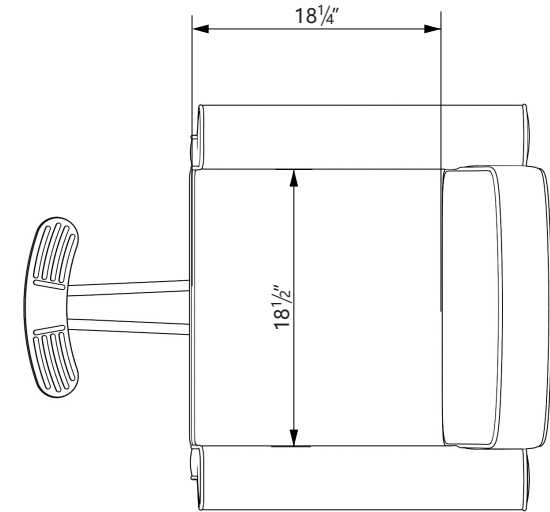

EST.1936
Buy-Rite
SALON & SPA
EQUIPMENT

1-800-477-6655
buyritebeauty.com

IVY STYLING CHAIR
YLG-322-BLACK

All Measurements in Inches +/- 1/2"

Travel Range: 20 1/4" - 25 3/4" (floor to top of seat cushion on standard base)