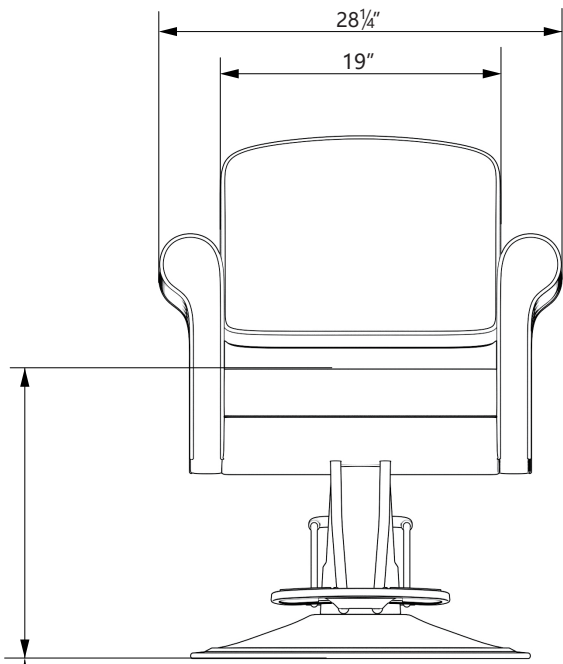

EST.1936
Buy-Rite
SALON & SPA
EQUIPMENT

1-800-477-6655
buyritebeauty.com

IVY STYLING CHAIR
YLG-322-BLACK

All Measurements in Inches +/- 1/2"

Travel Range: 20 1/4" - 25 3/4" (floor to top of seat cushion on standard base)