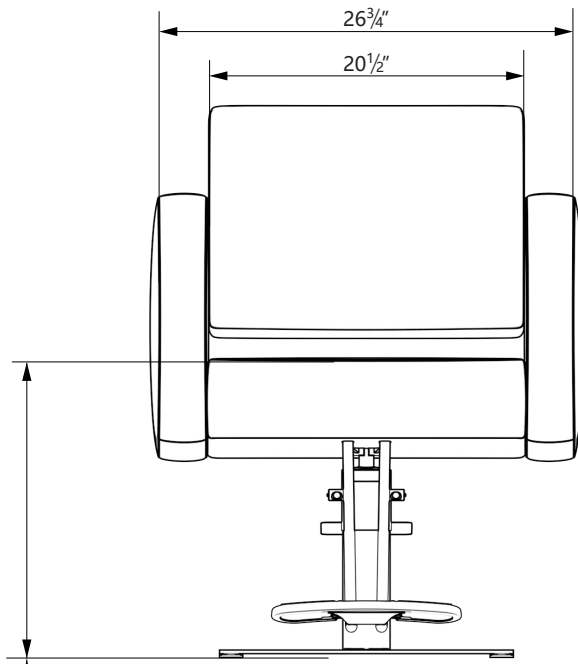

EST.1936
Buy-Rite
 SALON & SPA
 EQUIPMENT

1-800-477-6655
 buyritebeauty.com

**CHRISTINA STYLING CHAIR
 YLG-195**

All Measurements in Inches +/- 1/2"

Travel Range: 18 1/2" - 24 7/8" (floor to top of seat cushion on flat square base)