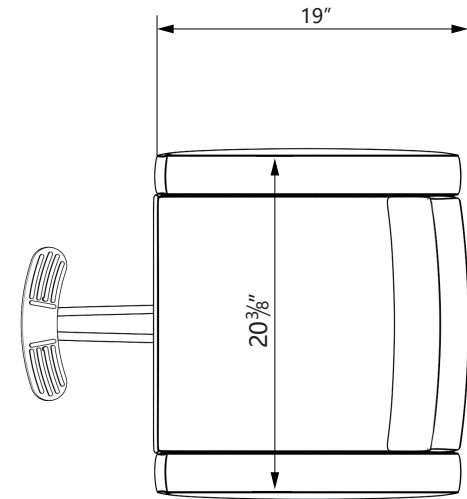

EST.1936
Buy-Rite
 SALON & SPA
 EQUIPMENT

1-800-477-6655
 buyritebeauty.com

**CHRISTINA STYLING CHAIR
 YLG-195**

All Measurements in Inches +/- 1/2"

Travel Range: 18 1/2" - 24 7/8" (floor to top of seat cushion on flat square base)