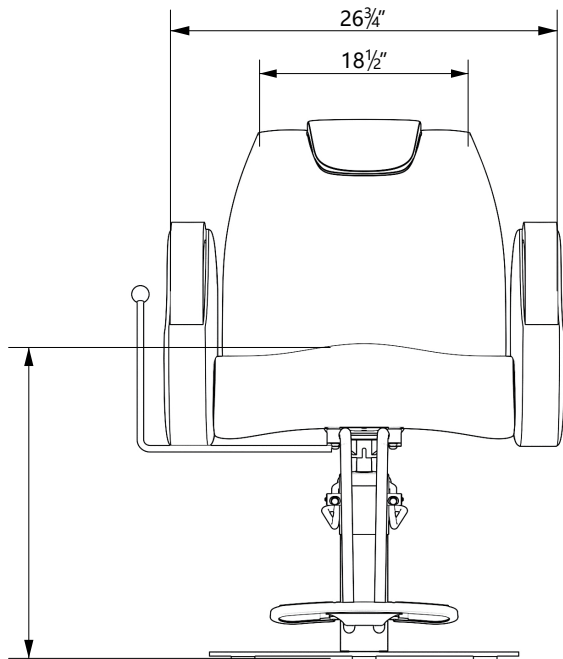

EST.1936
Buy-Rite
 SALON & SPA
 EQUIPMENT

1-800-477-6655
 buyritebeauty.com

**VENUS GOLD ALL PURPOSE
 CHAIR
 YLG-375A-GOLD**

All Measurements in Inches +/- 1/2"

Travel Range: 18 1/2" - 24 7/8" (floor to top of seat cushion on flat base)