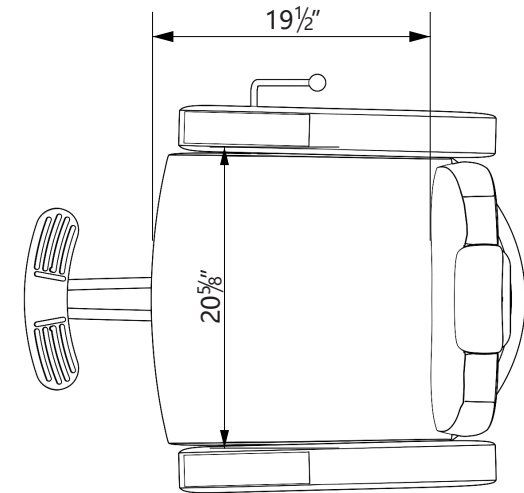

EST.1936
Buy-Rite
 SALON & SPA
 EQUIPMENT

1-800-477-6655
 buyritebeauty.com

**VENUS GOLD ALL PURPOSE
 CHAIR
 YLG-375A-GOLD**

All Measurements in Inches +/- 1/2"

Travel Range: 18 1/2" - 24 7/8" (floor to top of seat cushion on flat base)