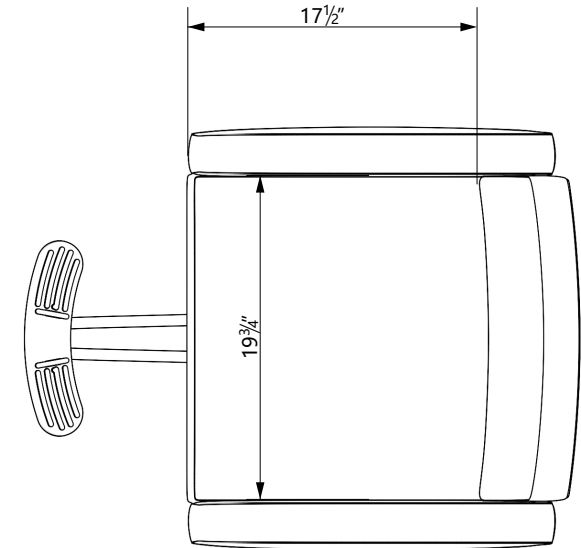

EST.1936
Buy-Rite
SALON & SPA
EQUIPMENT

1-800-477-6655
buyritebeauty.com

**SHELBY STYLING CHAIR
YLG-429-BLACK**

All Measurements in Inches +/- 1/2"

Travel Range: 19 1/2" - 25" (floor to top of seat cushion on standard base)