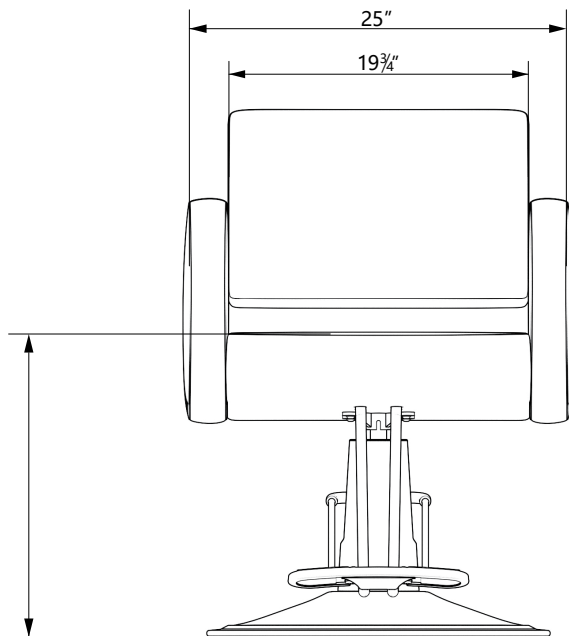

EST.1936
Buy-Rite
SALON & SPA
EQUIPMENT

1-800-477-6655
buyritebeauty.com

**SHELBY STYLING CHAIR
YLG-429-BLACK**

All Measurements in Inches +/- 1/2"

Travel Range: 19 1/2" - 25" (floor to top of seat cushion on standard base)