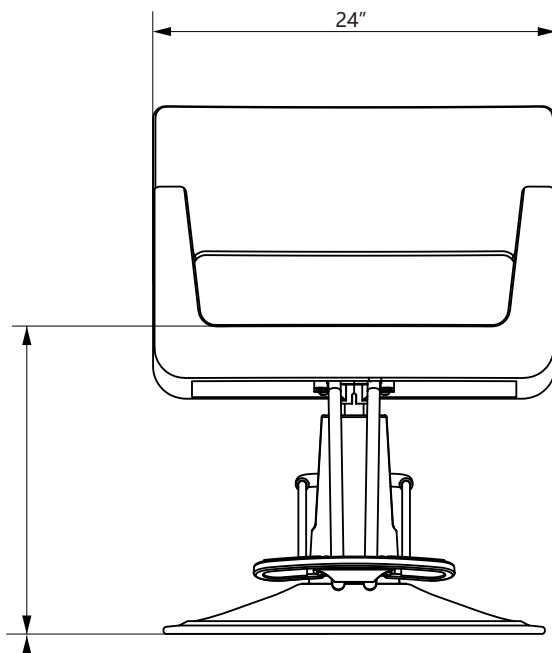

EST.1936
Buy-Rite
SALON & SPA
EQUIPMENT

1-800-477-6655
buyritebeauty.com

**ROSA STYLING CHAIR
YLG-308**

All Measurements in Inches +/- 1/2"

Travel Range: 18 3/4" - 24" (floor to top of seat cushion on standard base)