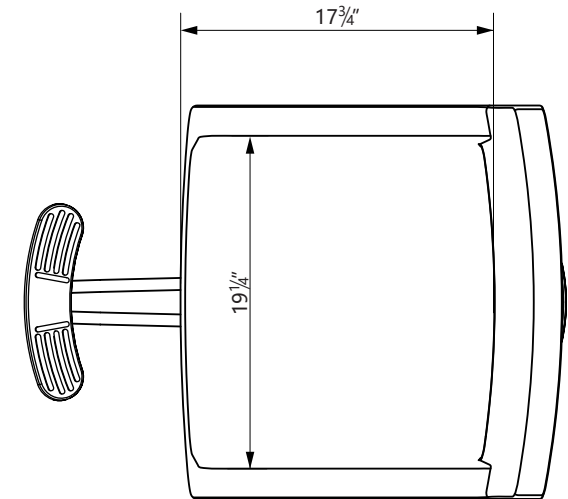

EST.1936
Buy-Rite
SALON & SPA
EQUIPMENT

1-800-477-6655
buyritebeauty.com

**ROSA STYLING CHAIR
YLG-308**

All Measurements in Inches +/- 1/2"

Travel Range: 18 3/4" - 24" (floor to top of seat cushion on standard base)