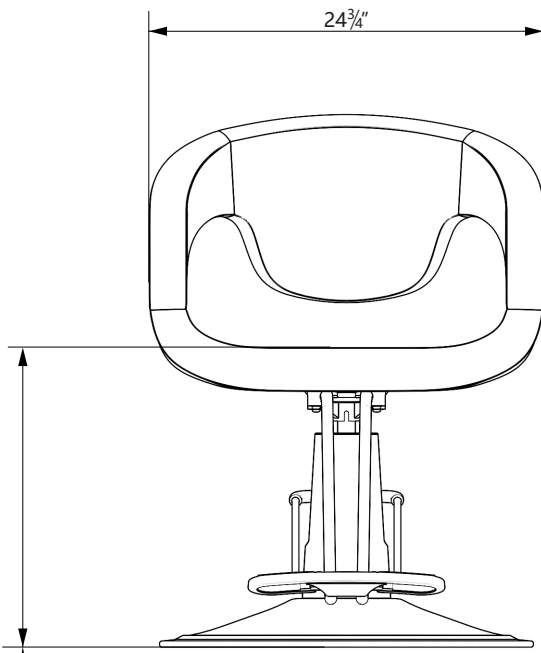

EST.1936
Buy-Rite
SALON & SPA
EQUIPMENT

1-800-477-6655
buyritebeauty.com

ZENA STYLING CHAIR
YLG-332-BLACK

All Measurements in Inches +/- 1/2"

Travel Range: 19"-22 1/2" (floor to top of seat cushion on standard base)