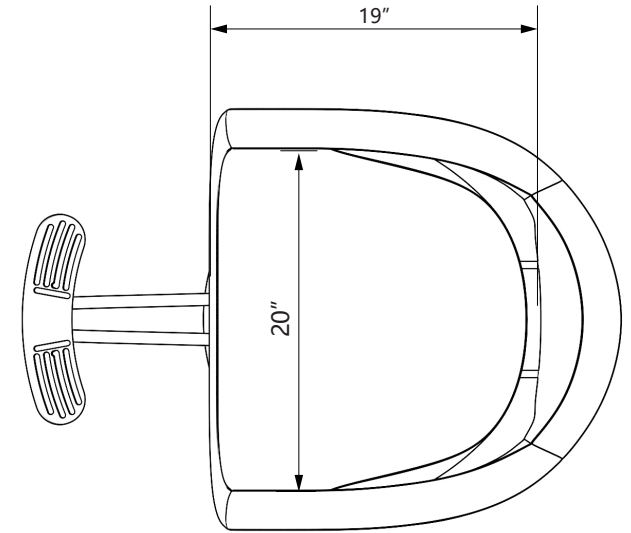

EST.1936
Buy-Rite
SALON & SPA
EQUIPMENT

1-800-477-6655
buyritebeauty.com

ZENA STYLING CHAIR
YLG-332-BLACK

All Measurements in Inches +/- 1/2"

Travel Range: 19"-22 1/2" (floor to top of seat cushion on standard base)