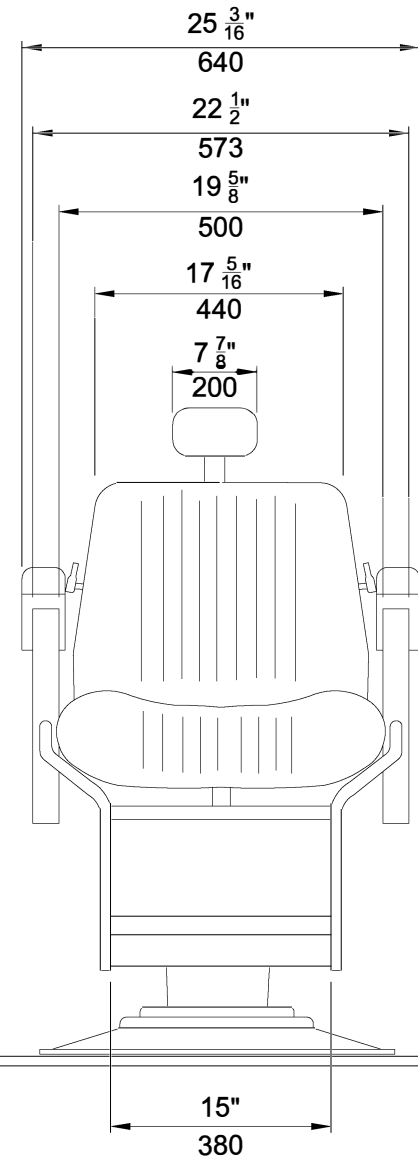

Model: BB-225

DWG#: BB-225.02A

Name: Elegance Barber Chair Dimensions

Date: 10-22-05

EST.1936
Buy-Rite
SALON & SPA
EQUIPMENT

WEIGHT: 62.5 kg