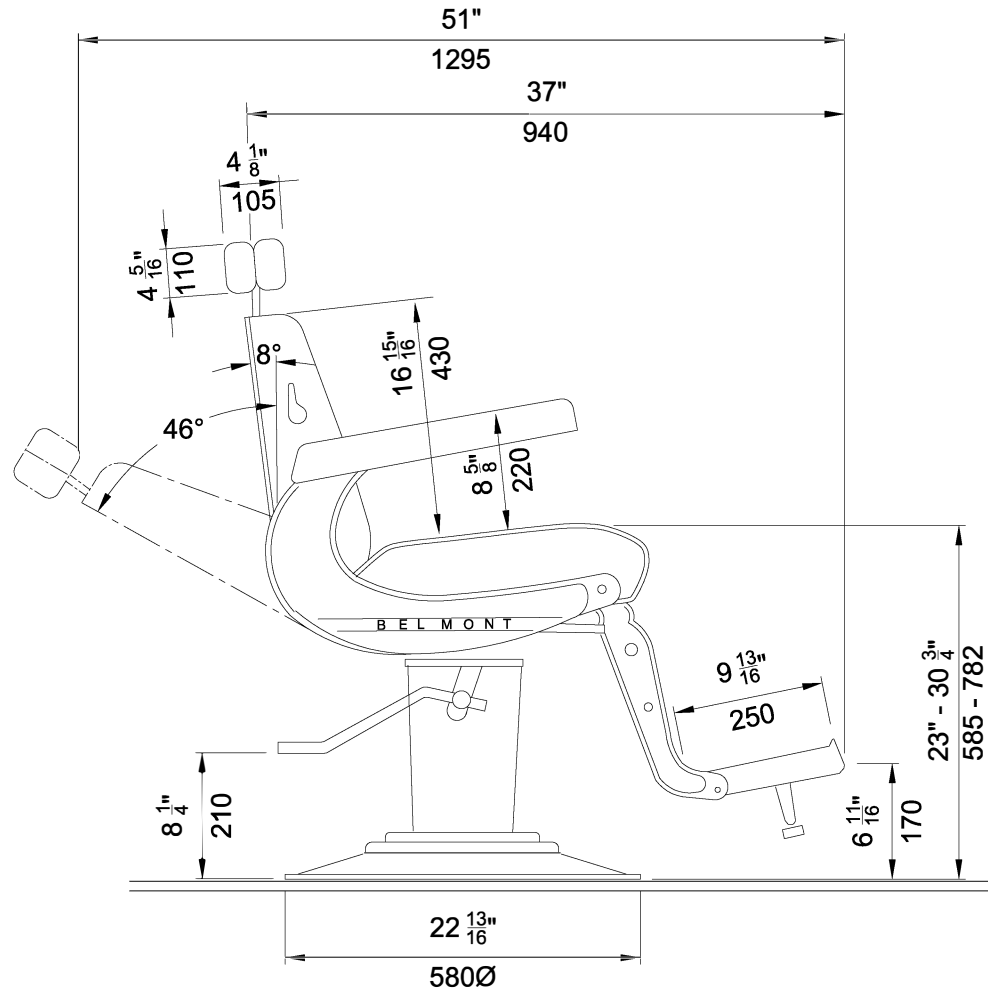

Model: BB-225

DWG#: BB-225.02A

Name: Elegance Barber Chair Dimensions

Date: 10-22-05

EST.1936
Buy-Rite
SALON & SPA
EQUIPMENT

WEIGHT: 62.5 kg