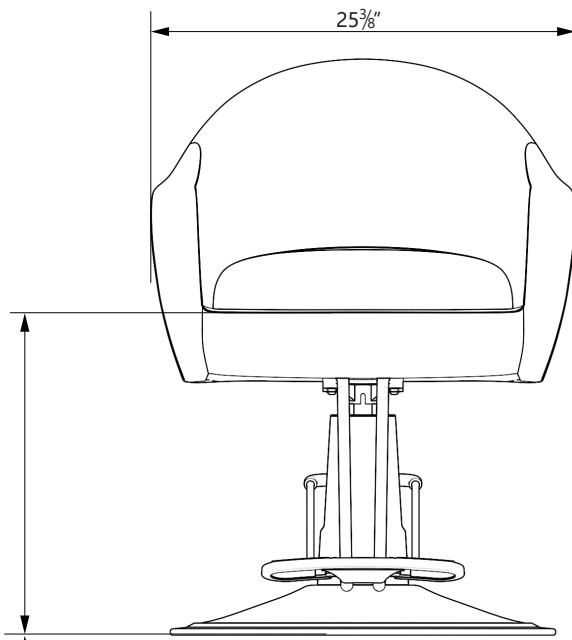

EST.1936  
**Buy-Rite**  
SALON & SPA  
EQUIPMENT

1-800-477-6655  
buyritebeauty.com

**CLEO STYLING CHAIR  
YLG-376-BLACK**

All Measurements in Inches +/- 1/2"

Travel Range: 19 7/8" - 25 1/4" (floor to top of seat cushion on standard base)