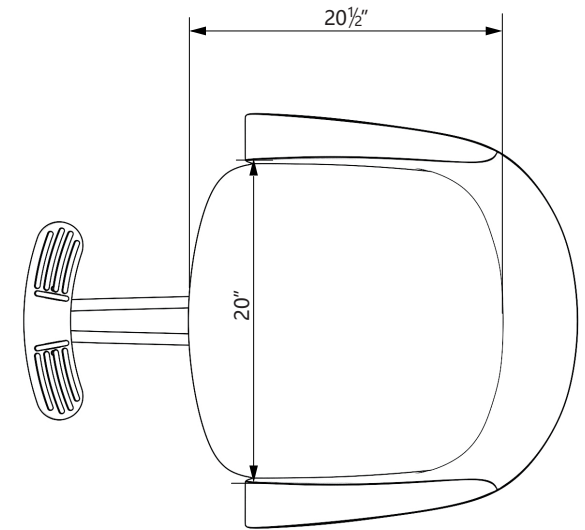

EST.1936  
**Buy-Rite**  
SALON & SPA  
EQUIPMENT

1-800-477-6655  
buyritebeauty.com

**CLEO STYLING CHAIR  
YLG-376-BLACK**

All Measurements in Inches +/- 1/2"

Travel Range: 19 7/8" - 25 1/4" (floor to top of seat cushion on standard base)