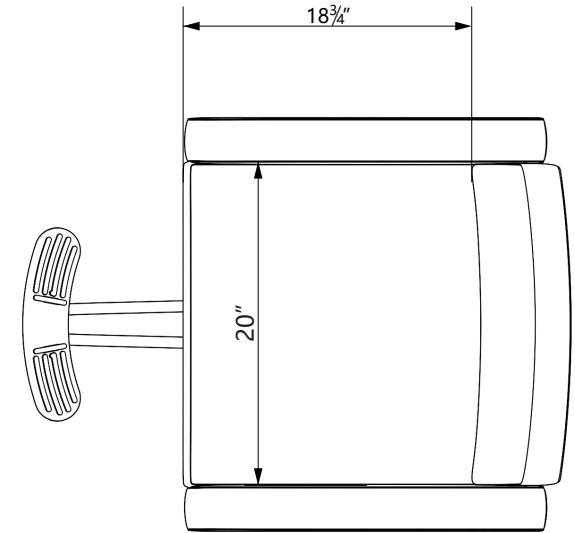

EST.1936  
**Buy-Rite**  
SALON & SPA  
EQUIPMENT

1-800-477-6655  
buyritebeauty.com

**LEXUS STYLING CHAIR  
YLG-452-BLACK**

All Measurements in Inches +/- 1/2"

Travel Range: 19 1/2" - 25" (floor to top of seat cushion on standard base)