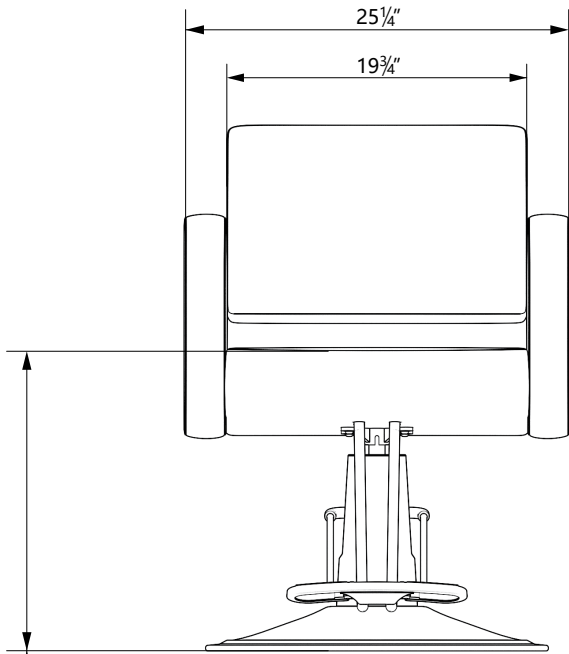

EST.1936  
**Buy-Rite**  
SALON & SPA  
EQUIPMENT

1-800-477-6655  
buyritebeauty.com

**LEXUS STYLING CHAIR  
YLG-452-BLACK**

All Measurements in Inches +/- 1/2"

Travel Range: 19 1/2" - 25" (floor to top of seat cushion on standard base)